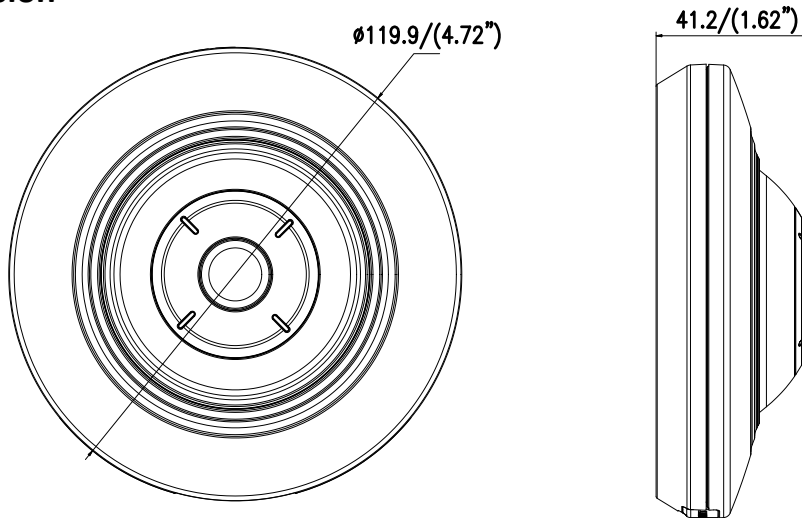

Detection	Motion detection, dynamic analysis, intrusion detection, line crossing detection
Protocols	TCP/IP, ICMP, HTTP, HTTPS, FTP, DHCP, DNS, DDNS, RTP, RTSP, RTCP, PPPoE, NTP, UPnP, SMTP, SNMP, IGMP, 802.1X, QoS, IPv6, WebSocket, WebSockets
Standard	ONVIF (PROFILE S, PROFILE G), ISAPI
General Function	One-key reset, anti-flicker, password protection, privacy mask, IP Address filtering, heartbeat, watermark
Firmware Version	V5.5.52
Interface	
Communication Interface	1 RJ45 10M/100M self-adaptive Ethernet port
Audio (-S)	1 audio input (line in), 1 audio output interface
Alarm (-S)	1 alarm input, 1 alarm output (12 VDC, max. 30 mA)
On-board Storage	Built-in microSD/SDHC/SDXC slot, up to 128 G
General	
Operating Conditions	-10 °C to +50 °C (-14 °F to +122 °F), Humidity 95% or less (non-condensing)
Power Supply	12 VDC, 0.5 A, max. 6 W PoE (802.3af, 36 V to 57 V), 0.2 A to 0.1 A, max. 7.5 W
IR Range	Up to 8 m
Dimensions	Φ 119.9 × 41.2 mm (Φ 4.72" × 1.62")
Weight	600 g (1.32 lbs.)

Available Model

DS-2CD2955FWD-I (1.05 mm), DS-2CD2955FWD-IS (1.05 mm)

▪ Typical Application

Hikvision products are classified into three levels according to their anti-corrosion performance.

Refer to the following description to choose for your using environment.

Dimension

Unit: mm (inch)

Accessory

DS-1294ZJ
Wall mount

DS-1281ZJ-DM27
Inclined ceiling
mount

DS-1297ZJ
Pendant mount
(extendable)

DS-1299ZJ
Pendant mount

Distributed by: