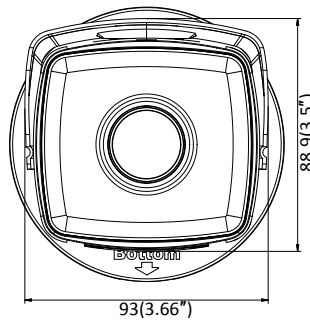

**Available Model:**

DS-2CD2T43G0-I5 (2.8/4/6/8 mm), DS-2CD2T43G0-I8 (2.8/4/6/8 mm)

**Dimension**

Unit: mm (inch)