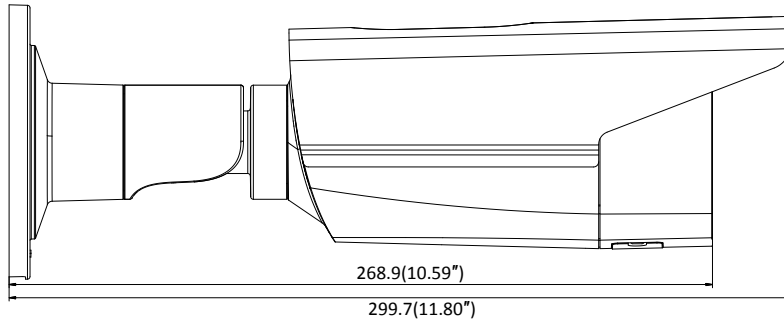

Available Model:

DS-2CD2T43G0-I5 (2.8/4/6/8 mm), DS-2CD2T43G0-I8 (2.8/4/6/8 mm)

Dimension

Unit: mm (inch)