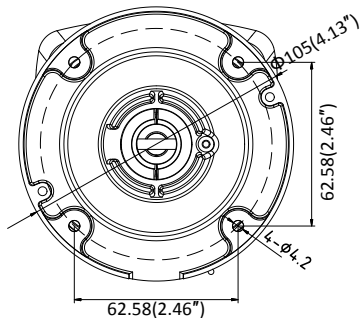

## Specifications

<b>Camera</b>	
Image Sensor	1/3" Progressive Scan CMOS
Min. Illumination	Color: 0.01 Lux @ (F1.2, AGC ON), 0.018 Lux @ (F1.6, AGC ON), 0 Lux with IR
Shutter Speed	1/3 s to 1/100,000 s
Slow Shutter	Yes
Day & Night	IR Cut Filter
Digital Noise Reduction	3D DNR
WDR	120dB
3-Axis Adjustment	Pan: 0° to 360°, tilt: 0° to 100°, rotate: 0° to 360°
<b>Lens</b>	
Focal length	2.8/4/6/8 mm
Aperture	F1.6
Focus	Fixed
FOV	2.8 mm, horizontal FOV: 103°, vertical FOV: 58°, diagonal FOV: 123° 4 mm, horizontal FOV: 83°, vertical FOV: 45°, diagonal FOV: 99° 6 mm, horizontal FOV: 51°, vertical FOV: 29°, diagonal FOV: 58° 8 mm, horizontal FOV: 39°, vertical FOV: 22°, diagonal FOV: 45°
Lens Mount	M12
<b>IR</b>	
IR Range	-I5: Up to 50 m -I8: Up to 80 m
Wavelength	850nm
<b>Compression Standard</b>	
Video Compression	Main stream: H.265/H.264 Sub-stream: H.265/H.264/MJPEG Third stream: H.265/H.264
H.264 Type	Main Profile/High Profile
H.264+	Main stream supports
H.265 Type	Main Profile
H.265+	Main stream supports
Video Bit Rate	32 Kbps to 16 Mbps
<b>Smart Feature-set</b>	
Smart Event	Line crossing detection, intrusion detection, face detection
Basic Event	Motion detection, video tampering alarm, exception (network disconnected, IP address conflict, illegal login, HDD full, HDD error)
Linkage Method	Trigger recording: memory card, network storage, pre-record and post-record Trigger captured pictures uploading: FTP, HTTP, NAS, Email Trigger notification: HTTP, ISAPI, Email
Region of Interest	1 fixed region for main stream and sub-stream
<b>Image</b>	
Max. Resolution	2688 × 1520
Main Stream	50Hz:25fps (2688 × 1520, 2560 × 1440, 2304 × 1296, 1920 × 1080, 1280 × 720) 60Hz: 30fps (2688 × 1520, 2560 × 1440, 2304 × 1296, 1920 × 1080, 1280 × 720)
Sub-Stream	50Hz: 25fps (640 × 480, 640 × 360, 320 × 240) 60Hz: 30fps (640 × 480, 640 × 360, 320 × 240)

**Available Model:**

DS-2CD2T43G0-I5 (2.8/4/6/8 mm), DS-2CD2T43G0-I8 (2.8/4/6/8 mm)

**Dimension**

Unit: mm (inch)