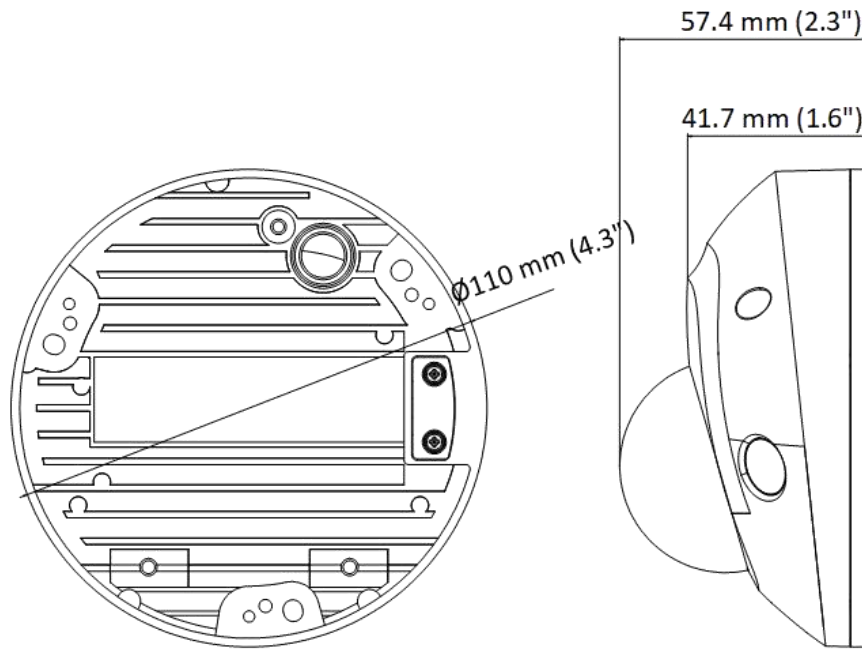

▪ **Dimension**

Unit: mm (inch)

▪ **Accessory**

▪ **Optional**

DS-1276ZJ-SUS Corner Mount	DS-1275ZJ-SUS Vertical Pole Mount	DS-1272ZJ-120 Wall Mount	DS-1280ZJ-DM46 Junction Box	DS-1272ZJ-120B Wall Mount
DS-1271ZJ-120 Pendant Mount