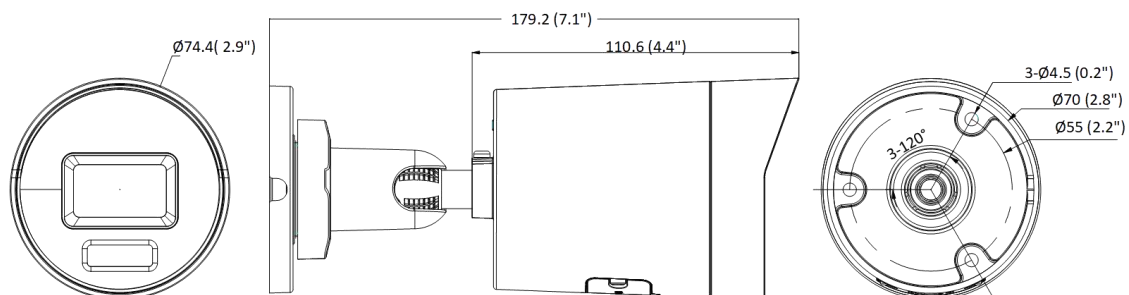

General	
Power	12 VDC \pm 25%, 0.45 A, max. 5.5 W, \varnothing 5.5 mm coaxial power plug, reverse polarity protection, PoE: IEEE 802.3af, Class 3, max. 7 W
Material	Front cover: Metal, body: Metal, bracket: Metal
Dimension	\varnothing 74.4 mm \times 179.2 mm (\varnothing 2.9" \times 7.1")
Package Dimension	234 mm \times 120 mm \times 117 mm (9.2" \times 4.7" \times 4.6")
Weight	Approx. 525 g (1.2 lb.)
With Package Weight	Approx. 750 g (1.7 lb.)
Storage Conditions	-30 °C to 60 °C (-22 °F to 140 °F). Humidity 95% or less (non-condensing)
Startup and Operating Conditions	-30 °C to 60 °C (-22 °F to 140 °F). Humidity 95% or less (non-condensing)
General Function	Heartbeat, mirror, password reset via email, pixel counter, anti-banding
Language	33 languages: English, Russian, Estonian, Bulgarian, Hungarian, Greek, German, Italian, Czech, Slovak, French, Polish, Dutch, Portuguese, Spanish, Romanian, Danish, Swedish, Norwegian, Finnish, Croatian, Slovenian, Serbian, Turkish, Korean, Traditional Chinese, Thai, Vietnamese, Japanese, Latvian, Lithuanian, Portuguese (Brazil), Ukrainian
Approval	
EMC	CE-EMC: EN 55032: 2015, EN 61000-3-2:2019, EN 61000-3-3: 2013+A1:2019, EN 50130-4: 2011 +A1: 2014, IC: ICES-003: Issue 7, KC: KN32: 2015, KN35: 2015, RCM: AS/NZS CISPR 32: 2015
Safety	UL: UL 62368-1, CB: IEC 62368-1: 2014+A11, CE-LVD: EN 62368-1: 2014/A11: 2017, BIS: IS 13252 (Part 1): 2010/IEC 60950-1: 2005
Environment	CE-RoHS: 2011/65/EU
Protection	IP67: IEC 60529-2013

▪ Available Model

- DS-2CD2047G2H-LI(2.8mm)
- DS-2CD2047G2H-LI(4mm)
- DS-2CD2047G2H-LIU(2.8mm)
- DS-2CD2047G2H-LIU(4mm)
- DS-2CD2047G2H-LIU(2.8mm)/Black

▪ Dimension

Unit: mm (inch)

▪ Accessory

▪ Optional

DS-1275ZJ-SUS Vertical Pole Mount	DS-1276ZJ-SUS Corner Mount	DS-1280ZJ-XS Junction Box
DS-1275ZJ-SUS(Black) Vertical Pole Mount	DS-1276ZJ-SUS(Black) Corner Mount	DS-1280ZJ-XS(Black) Junction Box