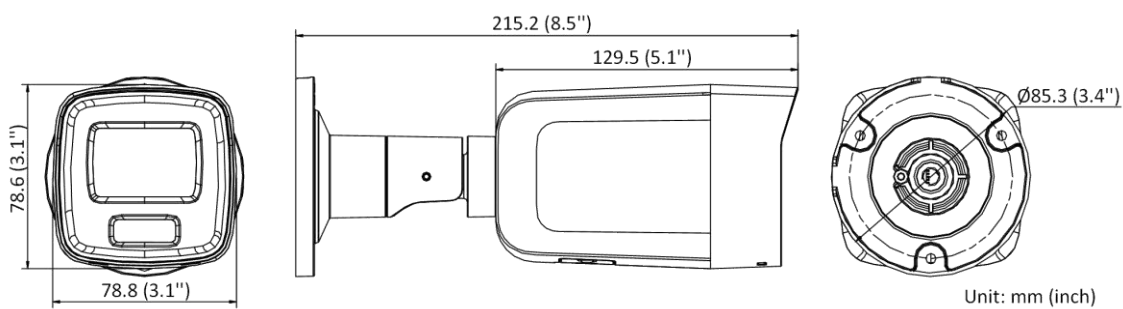

Web Client Language	33 languages English, Russian, Estonian, Bulgarian, Hungarian, Greek, German, Italian, Czech, Slovak, French, Polish, Dutch, Portuguese, Spanish, Romanian, Danish, Swedish, Norwegian, Finnish, Croatian, Slovenian, Serbian, Turkish, Korean, Traditional Chinese, Thai, Vietnamese, Japanese, Latvian, Lithuanian, Portuguese (Brazil), Ukrainian
General Function	Anti-flicker, heartbeat, password reset via e-mail, pixel counter
Software Reset	Yes
Storage Conditions	-30 °C to 60 °C (-22 °F to 140 °F). Humidity 95% or less (non-condensing)
Startup and Operating Conditions	-30 °C to 60 °C (-22 °F to 140 °F). Humidity 95% or less (non-condensing)
Power Supply	12 VDC ± 25%, reverse polarity protection PoE: 802.3af, Class 3
Power Consumption and Current	12 VDC, 0.6 A, max. 7 W PoE (802.3af, 36 V to 57 V), 0.3 A to 0.2 A, max. 8.5 W
Power Interface	Ø5.5 mm coaxial power plug
Material	Front cover: metal, back cover: metal
Camera Dimension	78.8 × 78.6 × 215.2 mm (3.1" × 3.1" × 8.5")
Package Dimension	315 × 137 × 141 mm (12.4" × 5.4" × 5.6")
Camera Weight	Approx. 860 g (1.9 lb.)
With Package Weight	Approx. 1265 g (2.8 lb.)
<b>Approval</b>	
Class	Class B
EMC	FCC SDoC (47 CFR Part 15, Subpart B); CE-EMC (EN 55032: 2015, EN 61000-3-2: 2014, EN 61000-3-3: 2013, EN 50130-4: 2011 +A1: 2014); RCM (AS/NZS CISPR 32: 2015); IC VoC (ICES-003: Issue 6, 2016)
Safety	UL (UL 60950-1); CB (IEC 60950-1:2005 + Am 1:2009 + Am 2:2013, IEC 62368-1:2014); CE-LVD (EN 60950-1:2005 + Am 1:2009 + Am 2:2013, IEC 62368-1:2014)
Environment	CE-RoHS (2011/65/EU); WEEE (2012/19/EU); Reach (Regulation (EC) No 1907/2006)
Protection	IP67 (IEC 60529-2013)

#### ▪ Available Model

DS-2CD2087G2-L (2.8/4/6 mm)

DS-2CD2087G2-LU (2.8/4/6 mm)

▪ **Dimension**

▪ **Accessory**

▪ **Optional**

DS-1276ZJ-SUS Corner Mount	DS-1275ZJ-SUS Vertical Pole Mount	DS-1280ZJ-S Junction Box
		
		