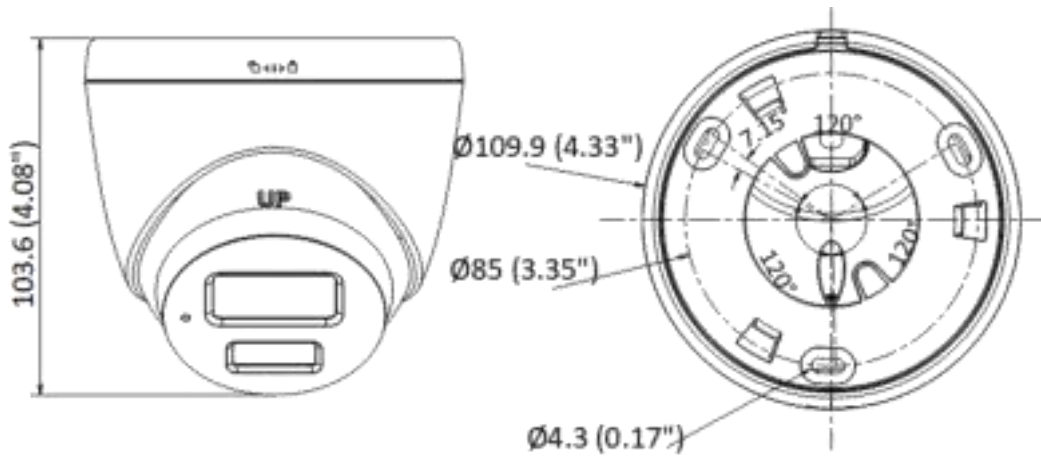

Unit: mm (inch)

▪ **Accessory**

▪ **Optional**

DS-1272ZJ-110-TRS Wall Mount	DS-1276ZJ-SUS Corner Mount	DS-1281ZJ-S Inclined Ceiling Mount	DS-1275ZJ-SUS Vertical Pole Mount	DS-1280ZJ-S Junction Box