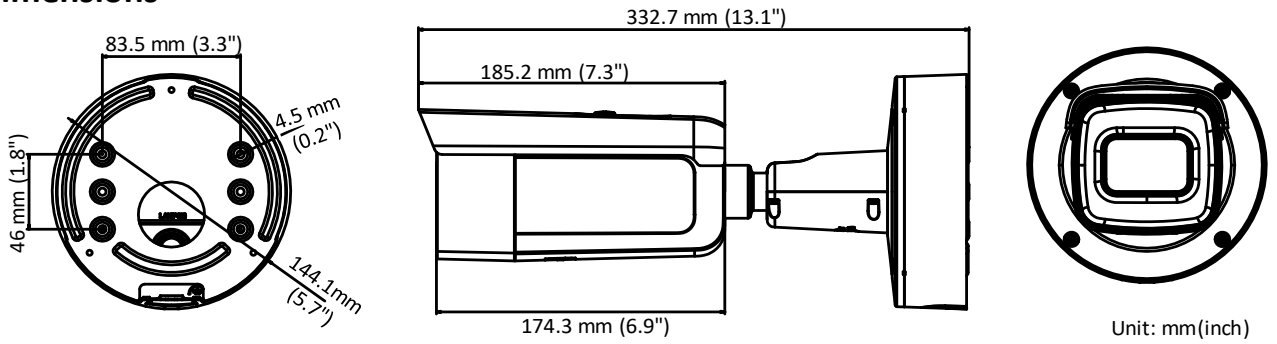

Weight	Camera: approx. 1893 g (4.2 lb.)

Available Model:

DS-2CD2645FWD-IZS (2.8 to 12 mm)

Dimensions

Accessories