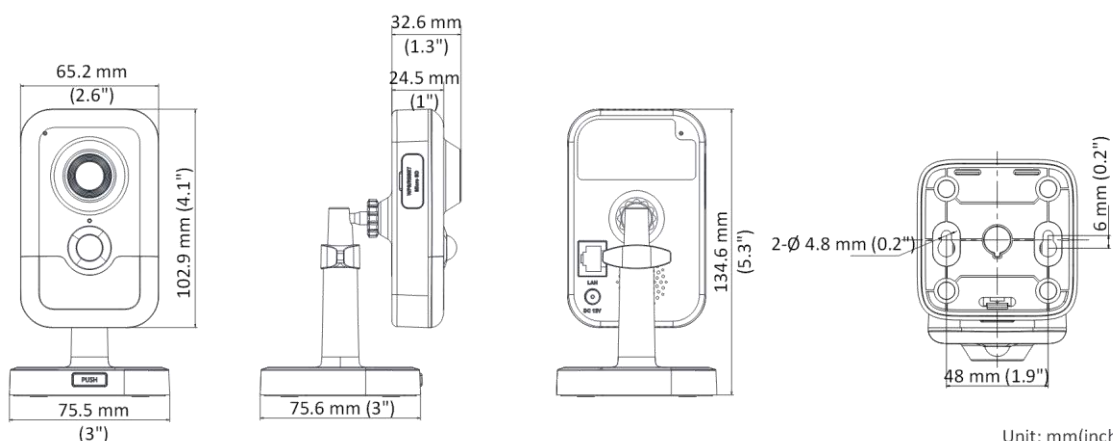

* Listed resolutions are only selectable options. It does not mean that all streams can work at their maximum resolution at the same time.

Available Model

DS-2CD2421G0-IDW (2.8 mm), DS-2CD2421G0-IW (2.8 mm), DS-2CD2421G0-I (2.8 mm)

Dimension