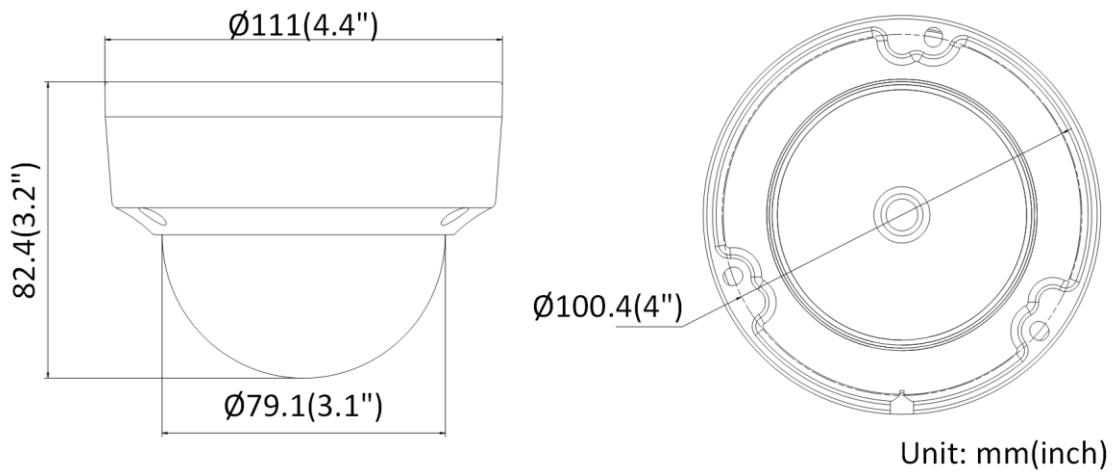

Dimension

Accessory