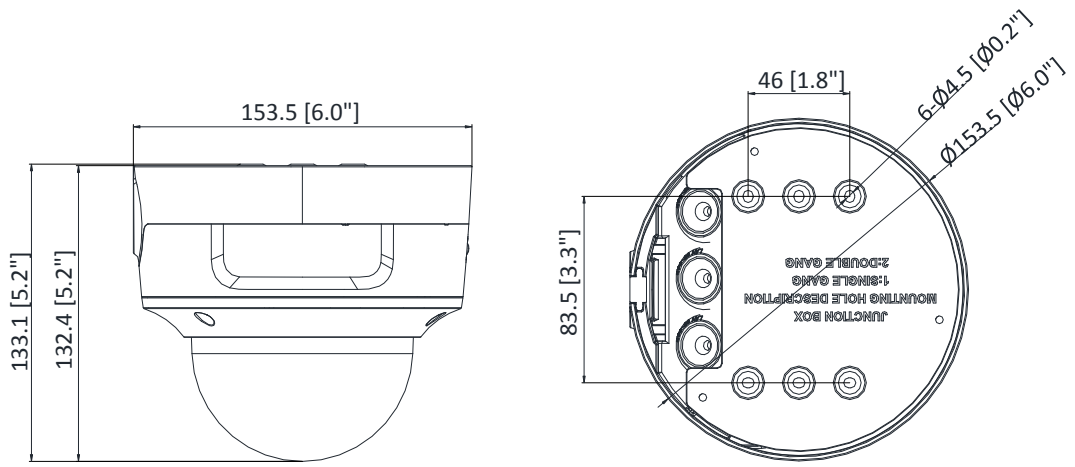

General Function	Mirror, password protection, privacy mask, watermark, IP address filter, one-key reset, anti-flicker, three streams, heartbeat
Software Reset	Yes
Linkage Method	Upload to FTP/NAS/memory card, notify surveillance center, send email, trigger alarm output, trigger recording, trigger capture, audible warning
Storage Conditions	-30 °C to 60 °C (-22 °F to 140 °F), humidity 95% or less (non-condensing)
Startup and Operating Conditions	-30 °C to 60 °C (-22 °F to 140 °F), humidity 95% or less (non-condensing)
Power Supply	12 VDC ± 25%, two-core terminal block; PoE: 802.3af, Class 3
Power Consumption and Current	12 VDC, 0.9 A, max. 10.8 W PoE: (802.3af, 36V to 57V), 0.4 A to 0.2 A, max. 12.9 W
Power Interface	2-core terminal block
Material	Metal
Camera Dimension	Φ153.5 × 133.2 mm (Φ6" × 5.2")
Package Dimension	244 × 174 × 173 mm (9.6" × 6.9" × 6.8")
Camera Weight	1080 g (2.4 lb.)
With Package Weight	1671 g (3.7 lb.)
Approval	
Protection	Ingress protection: IP66 (IEC 60529-2013), IK10(IEC 62262:2002)
EMC	CE-EMC (EN 55032: 2015, EN 61000-3-2: 2014, EN 61000-3-3: 2013, EN 50130-4: 2011 +A1: 2014); RCM (AS/NZS CISPR 32: 2015); IC (ICES-003: Issue 6, 2016); KC (KN 32: 2015, KN 35: 2015)
Safety	UL (UL 60950-1); CB (IEC 60950-1:2005 + Am 1:2009 + Am 2:2013); CE-LVD (EN 60950-1:2005 + Am 1:2009 + Am 2:2013); BIS (IS 13252(Part 1):2010+A1:2013+A2:2015); LOA (IEC/EN 60950-1)
Environment	CE-RoHS (2011/65/EU); WEEE (2012/19/EU); Reach (Regulation (EC) No 1907/2006)

* Listed resolutions are only selectable options. It does not mean that all streams can work at their maximum resolution at the same time.

Available Model

DS-2CD2786G2-IZS (2.8 to 12 mm)

Dimension

Unit: mm (inch)