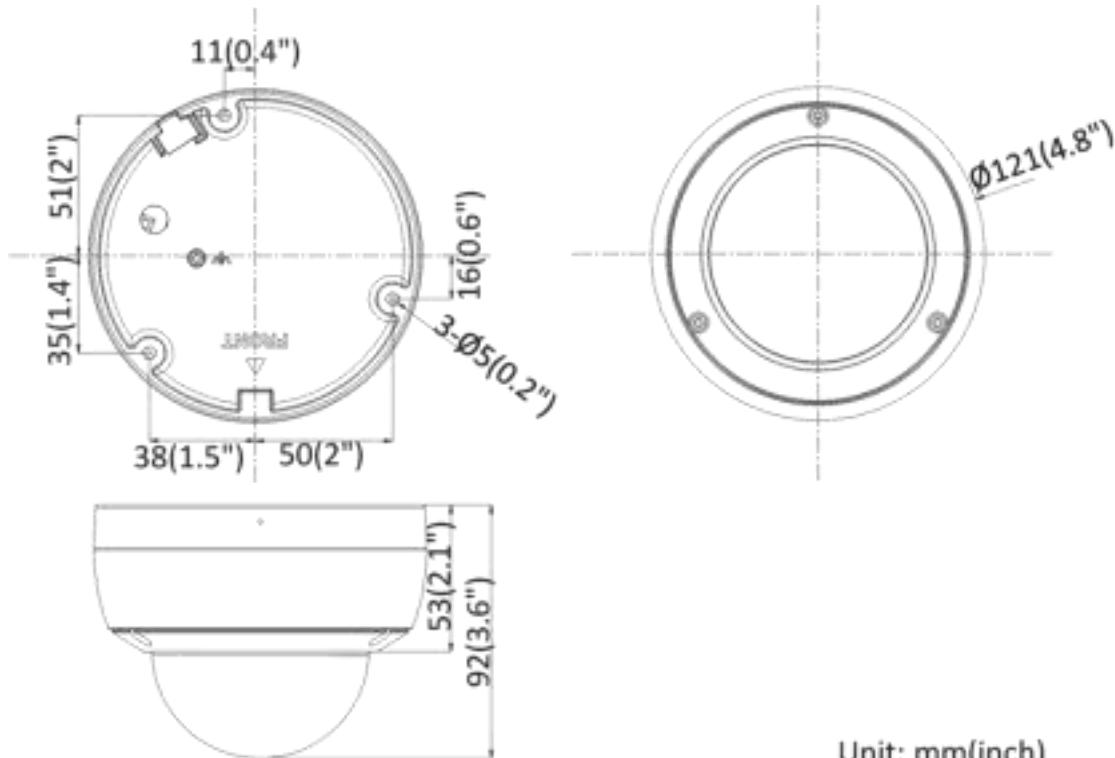

Storage Conditions	-30 °C to 60 °C (-22 °F to 140 °F), humidity 95% or less (non-condensing)
Power Supply	12 VDC ± 25%, Φ 5.5 mm coaxial power plug; PoE (802.3af, class 3)
Power Consumption and Current	12 VDC, 0.5 A, max. 6 W; PoE: (802.3af, 36 V to 57 V), 0.2 A to 0.1 A, max. 7.5 W
Material	Camera body: metal, bubble: plastic
Dimensions	Camera: Φ121 × 92 mm (Φ4.8" × 3.6") With package: 134 × 134 × 108 mm (5.3" × 5.3" × 4.3")
Weight	Camera: Approx. 570 g (1.3 lb.) With package: Approx. 950 g (2.1 lb.)
Approval	
EMC	47 CFR Part 15, Subpart B; EN 55032: 2015, EN 61000-3-2: 2014, EN 61000-3-3: 2013, EN 50130-4: 2011 +A1: 2014; AS/NZS CISPR 32: 2015; ICES-003: Issue 6, 2016; KN 32: 2015, KN 35: 2015
Safety	UL 60950-1, IEC 60950-1:2005 + Am 1:2009 + Am 2:2013, EN 60950-1:2005 + Am 1:2009 + Am 2:2013, IS 13252(Part 1):2010+A1:2013+A2:2015, IEC/EN 60950-1
Chemistry	2011/65/EU, 2012/19/EU, Regulation (EC) No 1907/2006
Protection	Ingress protection: IK10 (IEC 62262:2002), IP66 (IEC 60529-2013)

* Listed resolutions are only selectable options. It does not mean that all streams can work at their maximum resolution at the same time.

Available Model

DS-2CD2143G0-IU (2.8/4/6/8 mm)

Dimensions

Unit: mm(inch)