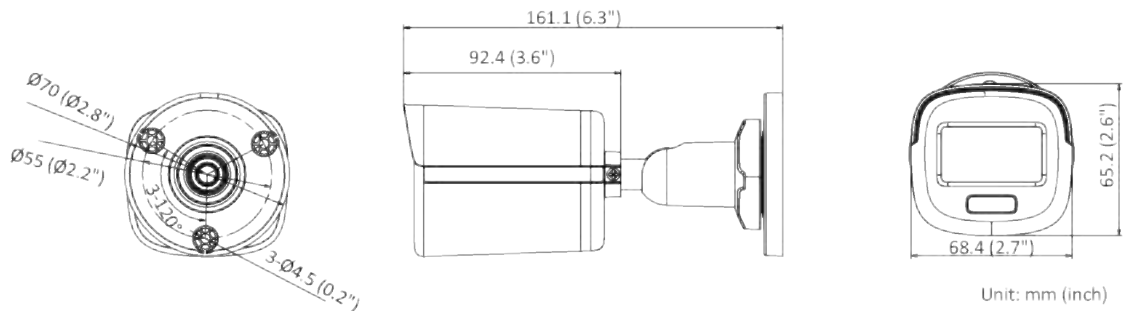

Dimension

Accessory

Distributed by

HIKVISION

Headquarters

No.555 Ulanmu Road, Binjiang District,
Hangzhou 310051, China
T +86-571-8807-5998
overseasbusiness@hikvision.com

Hikvision USA
T +1-909-895-0400
sales.usa@hikvision.com

Hikvision Australia
T +61-2-8589-4233
sales.au@hikvision.com

Hikvision India
T +91-22-26469900
sales@pramahikvision.com

Hikvision Canada
T +1-366-200-6990
sales.canada@hikvision.com

Hikvision Thailand
T +662-275-9849
sales.thailand@hikvision.com

Hikvision Europe
T +31-23-5642779
sales.eu@hikvision.com

Hikvision Italy
T +39-0439-6902
info.it@hikvision.com

Hikvision Brazil
T +55 11 3338-0050
Latam.support@hikvision.com

Hikvision Turkey
T +90 (216)521 7070-7074
sales.tr@hikvision.com

Hikvision Malaysia
T +601-7852-2413
sales.my@hikvision.com

Hikvision UK & Ireland
T +01829-902140
sales.uk@hikvision.com

Hikvision South Africa
Tel: +27 1101 0351172
sales.africa@hikvision.com

Hikvision France
T +33011-85-330-160
info.fr@hikvision.com

Hikvision Kazakhstan
T +7-727-9790667
nkkg.pantlov@hikvision.ru

Hikvision Vietnam
T +84-974270880
sales.vi@hikvision.com

Hikvision UAE
T +971-4-4432090
sales.me@hikvision.com

Hikvision Singapore
T +65-6694-4718
sg@hikvision.com

Hikvision Spain
T +34-91-737-16-55
info.es@hikvision.com

Hikvision Tashkent
T +99-87-1239-9430
uzb@hikvision.ru

Hikvision Hong Kong
T +852-2151-1761
info.hk@hikvision.com

Hikvision Russia
T +7-495-669-67-99
sales.ru@hikvision.com

Hikvision Korea
T +82-0131-731-8817
sales.korea@hikvision.com

Hikvision Poland
T +48-22-460-01-50
info.pl@hikvision.com

Hikvision Indonesia
T +62-21-2933750
Sales.indonesia@hikvision.com