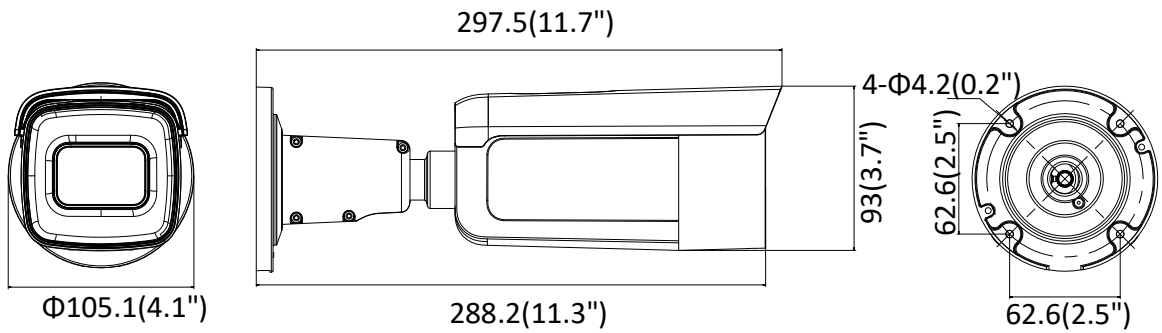

Dimensions	Camera: $\Phi 105 \times 297.5$ mm ($\Phi 4.1 \times 11.7$")
Weight	Camera: 1300 g (2.9 lb.) With package: 2000 g (4.4 lb.)

Available Model:

DS-2CD2685G1-IZ (2.8 to 12 mm), DS-2CD2685G1-IZS (2.8 to 12 mm)

Dimensions

Unit:mm(inch)

Accessories

DS-1275ZJ-SUS
Vertical Pole Mount

DS-1276ZJ-SUS
Corner Mount

DS-1260ZJ
Junction Box

DS-1280ZJ-S
Junction Box

DS-1275ZJ-S-SUS
Vertical Pole Mount