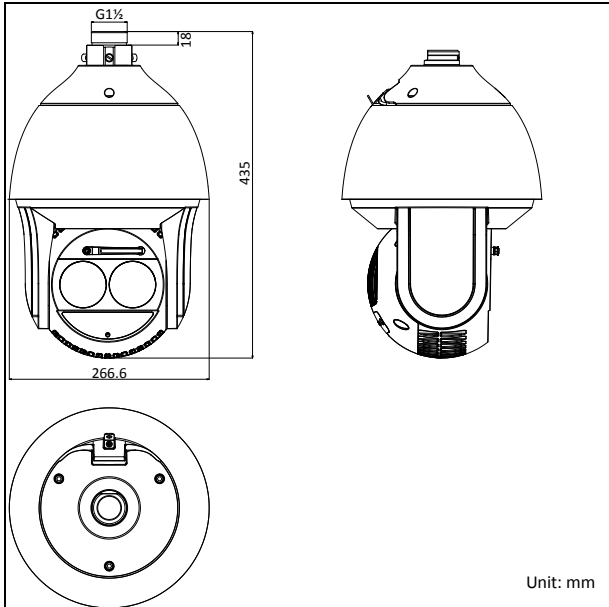

Order Models

DS-2DF8236I5W-AELW, Hi-POE & 24VAC, 500m IR, wiper

Dimensions