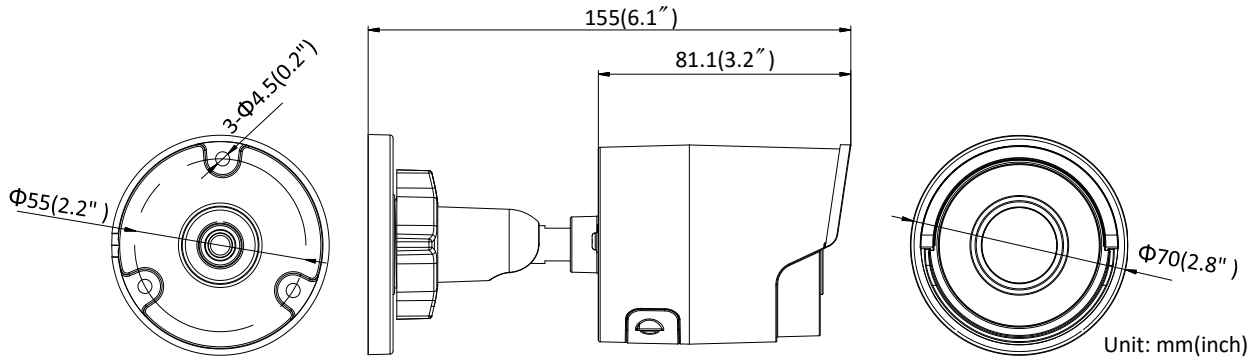

## Specification

<b>Camera</b>	
Image Sensor	1/2.5" Progressive Scan CMOS
Min. Illumination	Color: 0.008 lux @(F1.2, AGC ON), 0.014 lux @(F1.6, AGC ON), 0 lux with IR
Shutter Speed	1/3 s to 1/100,000 s
Slow Shutter	Yes
Day & Night	IR Cut Filter
Digital Noise Reduction	3D DNR
WDR	120dB
3-Axis Adjustment	Pan: 0° to 360°, tilt: 0° to 90°, rotate: 0° to 360°
<b>Lens</b>	
Focal Length	2.8, 4, 6, 8, 12 mm
Aperture	F1.6
Focus	Fixed
FOV	2.8 mm, horizontal FOV: 109°, vertical FOV: 60°, diagonal FOV: 131° 4 mm, horizontal FOV: 88°, vertical FOV: 46°, diagonal FOV: 105° 6 mm, horizontal FOV: 53°, vertical FOV: 30°, diagonal FOV: 61° 8 mm, horizontal FOV: 41°, vertical FOV: 23°, diagonal FOV: 48° 12 mm, horizontal FOV: 25°, vertical FOV: 14°, diagonal FOV: 29°
Lens Mount	M12
<b>IR</b>	
IR Range	Up to 30 m
Wavelength	850nm
<b>Compression Standard</b>	
Video Compression	Main stream: H.265/H.264 Sub-stream: H.265/H.264/MJPEG Third stream: H.265/H.264
H.264 Type	Main Profile/High Profile
H.264+	Main stream supports
H.265 Type	Main Profile
H.265+	Main stream supports
Video Bit Rate	32 Kbps to 16 Mbps
<b>Smart Feature-set</b>	
Smart Event	Line crossing detection, intrusion detection, unattended baggage detection, object removal detection, face detection, scene change detection
Basic Event	Motion detection, video tampering alarm, exception (network disconnected, IP address conflict, illegal login, HDD full, HDD error)
Linkage Method	Trigger recording: memory card, network storage, pre-record and post-record Trigger captured pictures uploading: FTP, HTTP, NAS, Email Trigger notification: HTTP, ISAPI, Email
Region of Interest	Support 1 fixed region for main stream and sub-stream
<b>Image</b>	
Max. Resolution	2688 × 1520
Main Stream	50Hz: 25 fps (2688 × 1520, 2304 × 1296, 1920 × 1080, 1280 × 720) 60Hz: 30 fps (2688 × 1520, 2304 × 1296, 1920 × 1080, 1280 × 720)
Sub-Stream	50Hz: 25 fps (640 × 480, 640 × 360, 320 × 240)

## Dimension