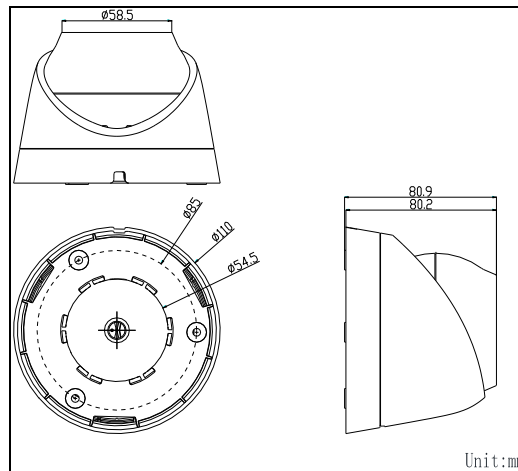

## Specifications

<b>Camera</b>	
Image Sensor	1/2.7" Progressive Scan CMOS
Max. Resolution	1920 × 1080
Frame Rate	20fps (1920 × 1080,1280 × 960,1280 × 720)
Lens	2.8 mm @F2.0: horizontal field of view: 114°(4 mm (84°), 6 mm (55°), 8 mm (41°) optional)
Angle Adjustment	Pan: 0° to 360°; Tilt: 0° to 75°; Rotation: 0° to 360°
Shutter Speed	1/3 s to 1/100,000 s
Day &Night	IR cut filter
Min. Illumination	0.01 Lux @(F1.2,AGC ON) ,0 Lux with IR
Backlight Compensation	Yes, area configurable
Wide Dynamic Range	105dB
Digital Noise Reduction	3D DNR
Image Settings	Rotate mode, brightness, saturation, contrast are adjustable via web browser or client software
<b>Compression Standard</b>	
Video Compression (Sub-stream)	H.265 / H.264 / MJPEG
H.264 Type	Baseline Profile / Main Profile
Video Bit Rate	32 Kbps to 8Mbps
Communication Interface	1 RJ45 10M/100M self-adaptive Ethernet port
<b>Interface and Function</b>	
Protocols	TCP/IP, ICMP, HTTP, HTTPS, FTP, DHCP, DNS, DDNS, RTP, RTSP, RTCP, NTP, UPnP, SMTP, IGMP ,802.1X, QoS, IPv6, Bonjour
API	ONVIF(PROFILE S,PROFILE G),PSIA,ISAPI
General Function	One-key reset, anti-flicker, three streams, heartbeat, mirror, password protection, privacy mask, watermark, IP address filter
Alarm Trigger	Motion detection, video tampering, network disconnected, IP address conflict, HDD full, HDD error
<b>Others</b>	
Power Supply	12 VDC / PoE(802.3af)
IR range(Max.)	10 m
Operating Conditions	-10 °C to +40 °C, humidity 95% or less (non-condensing)
Power Consumption	4W MAX
Weight	190 g
Dimension(mm)	Φ110 × 80.9

## Dimensions