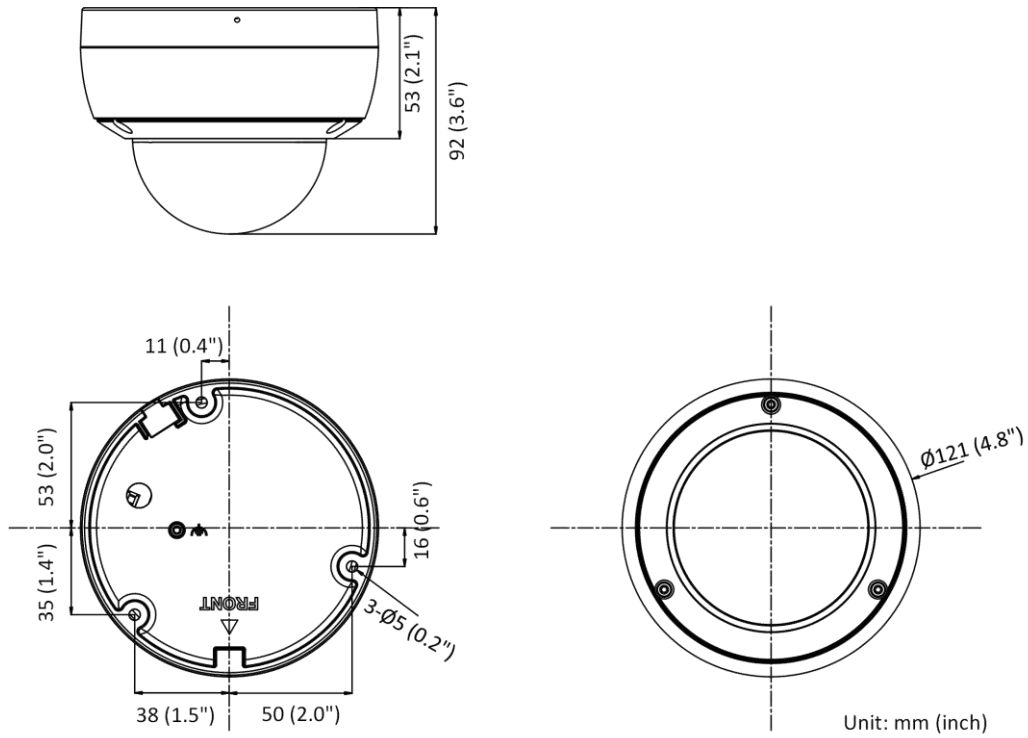

▪ **Dimension**

▪ **Accessory**

DS-1276ZJ-SUS
Corner Mount