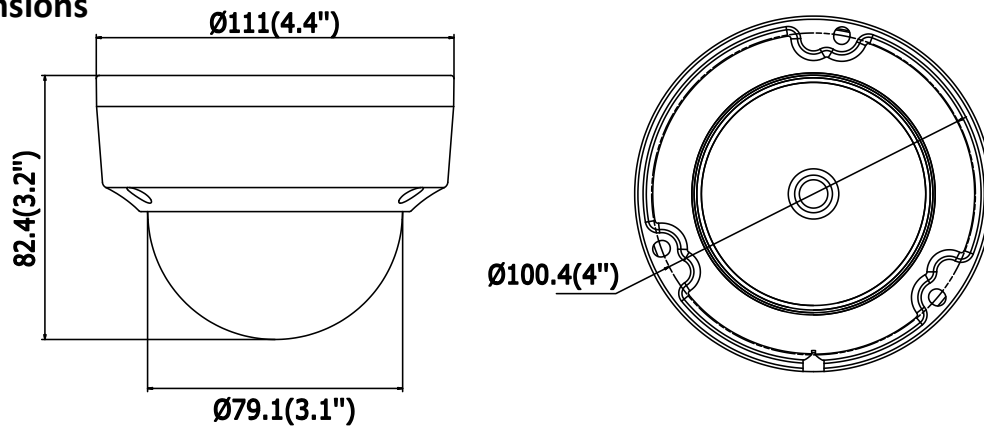

<b>Network</b>	
Network Storage	Support microSD/SDHC/SDXC card (128G) local storage; NAS (NFS,SMB/CIFS), ANR
Alarm Trigger	Motion Detection, Tampering Alarm, Network Disconnected, IP Address Conflict, Illegal Login, HDD full, HDD error
Protocols	TCP/IP, UDP, ICMP, HTTP, HTTPS, FTP, DHCP, DNS, DDNS, RTP, RTSP, RTCP, PPPoE, NTP, UPnP, SMTP, SNMP, IGMP, 802.1X, QoS, IPv6
Standard	ONVIF (PROFILE S, PROFILE G), PSIA, CGI, ISAPI
General Function	One-key Reset, Anti-Flicker, Heartbeat, Mirror, Password Protection, Privacy Mask, Watermark, IP Address Filter
<b>Interface</b>	
Communication Interface	1 RJ45 10M/100M self-adaptive Ethernet port
Audio (-S)	1 audio input (line in), 1 audio output interface
Alarm (-S)	1 alarm input, 1 alarm output
On-board Storage	Built-in microSD/SDHC/SDXC slot, up to 128 GB
<b>Smart Feature-set</b>	
Behavior Analysis	Line crossing detection, intrusion detection, unattended baggage detection, object removal detection
Line Crossing Detection	Cross a pre-defined virtual line, up to 1 pre-defined virtual lines supported
Intrusion Detection	Enter and loiter in a pre-defined virtual region, up to 1 pre-defined virtual regions supported
Object Removal Detection	Objects removed from the pre-defined region, such as the exhibits on display.
Unattended Baggage Detection	Objects left over in the pre-defined region such as the baggage, purse, dangerous materials
<b>General</b>	
Operating Conditions	-30 °C to +60 °C ( -22 °F to +140 °F), Humidity 95% or less (non -condensing)
Power Supply	12 VDC± 25%, 6.2W PoE(802.3af, class 3), 9W
IR Range	Up to 30 m
Protection Level	Ik10
Dimensions	Camera: $\Phi$ 111 × 82.4 mm ( $\Phi$ 4.4" × 3.2") Package: 134 × 134 × 108 mm (5.27" × 5.27" × 4.25")
Weight	Camera: 500 g (1.1 lb.)

## Dimensions

Unit: mm