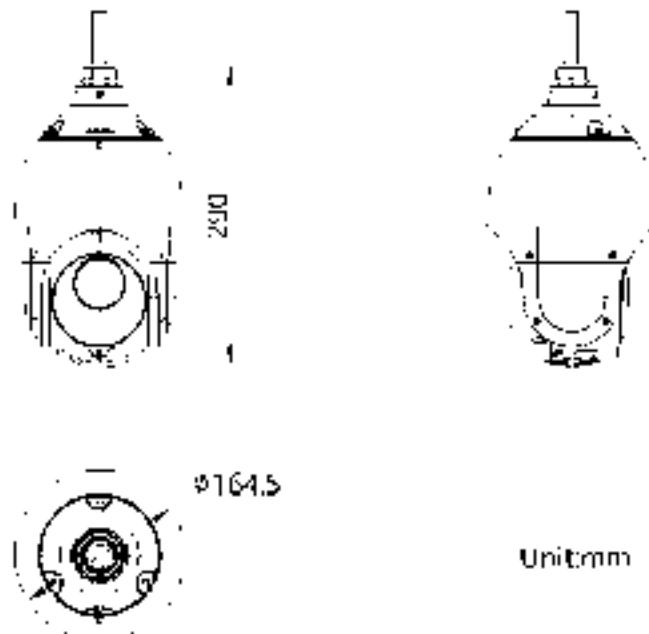

protection is a must. Typical application scenarios include coastlines, docks, chemical plants, and more.
Moderate protection	Hikvision products at this level are equipped for use in areas with moderate anti-corrosion demands. Typical application scenarios include coastal areas about 2 kilometers (1.24 miles) away from coastlines, as well as areas affected by acid rain.
No specific protection	Hikvision products at this level are equipped for use in areas where no specific anti-corrosion protection is needed.

▪ **Dimension**

▪ **Accessory**

▪ **Included**

DS-1618ZJ	ASW0081-1220002W