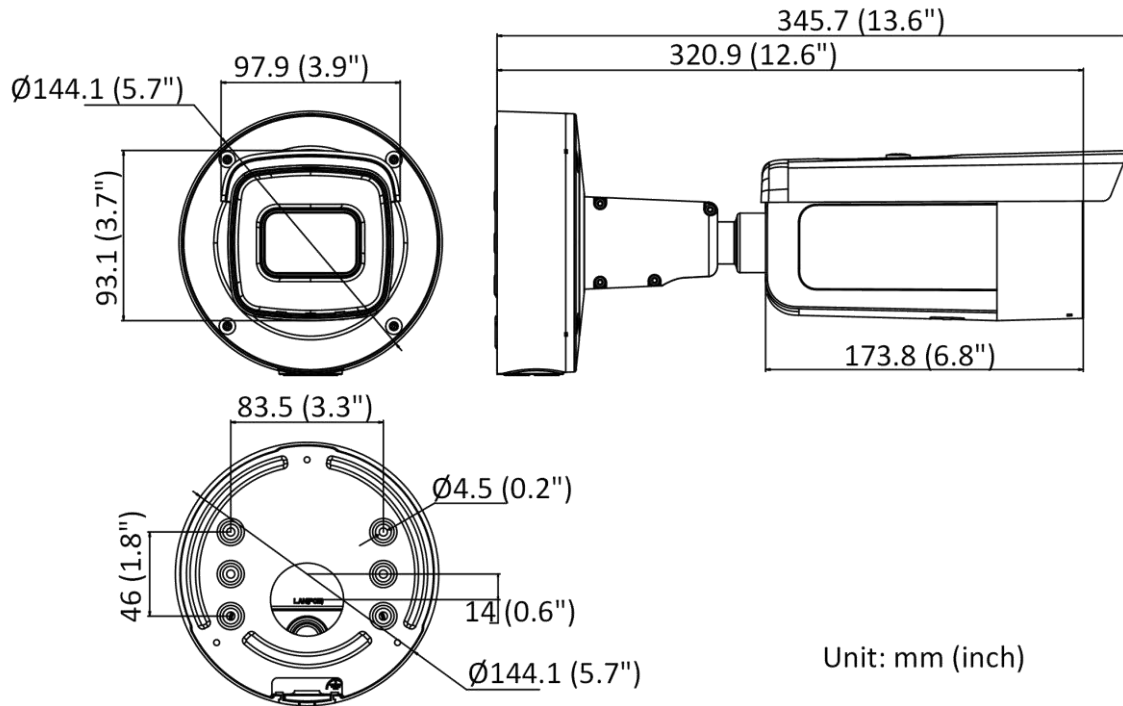

▪ **Available Model**

DS-2CD2666G2-IZS (2.8 to 12 mm)

DS-2CD2666G2-IZS (2.8 to 12 mm) (Black)

▪ **Dimension**

▪ **Accessory**

▪ **Optional**

DS-1275ZJ-S-SUS	DS-1476ZJ-SUS	DS-2251ZJ
Vertical Pole Mount	Corner Mount	Pendant Mount