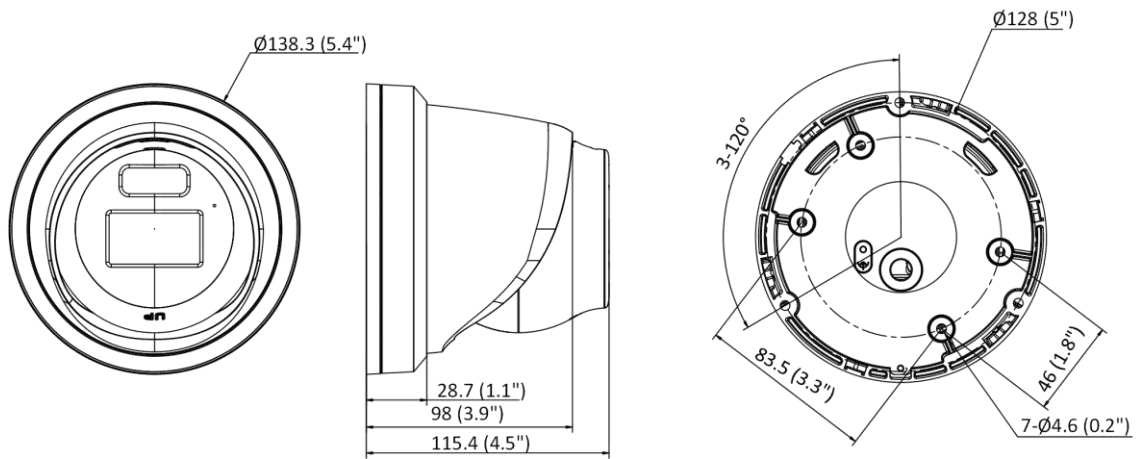

Perimeter Protection	Line crossing detection, intrusion detection, region entrance detection, region exiting detection Supports human and vehicle targets classification
<b>General</b>	
Linkage Method	Upload to NAS/memory card/FTP, notify surveillance center, trigger recording, trigger capture, send email
Material	Aluminum alloy body, except for trim ring
Dimension	Ø138.3 mm × 115.4 mm (Ø5.4" × 4.5")
Package Dimension	170 mm × 170 mm × 150 mm (7" × 7" × 5.9")
Weight	Approx. 770 g (1.7 lb.)
With Package Weight	Approx. 980 g (2.2 lb.)
Storage Conditions	-30 °C to 60 °C (-22 °F to 140 °F). Humidity 95% or less (non-condensing)
Startup and Operating Conditions	-30 °C to 60 °C (-22 °F to 140 °F). Humidity 95% or less (non-condensing)
Web Client Language	33 languages English, Russian, Estonian, Bulgarian, Hungarian, Greek, German, Italian, Czech, Slovak, French, Polish, Dutch, Portuguese, Spanish, Romanian, Danish, Swedish, Norwegian, Finnish, Croatian, Slovenian, Serbian, Turkish, Korean, Traditional Chinese, Thai, Vietnamese, Japanese, Latvian, Lithuanian, Portuguese (Brazil), Ukrainian
General Function	Anti-flicker, heartbeat, mirror, privacy mask, flash log, password reset via email, pixel counter
Firmware Version	V5.5.113
Software Reset	Yes
Power Supply	12 VDC ± 25% PoE: 802.3af, Class 3
Power Consumption and Current	12 VDC, 0.5 A, max. 6 W PoE (802.3af, 36 V to 57 V), 0.2 A to 0.12 A, max. 7 W
Power Interface	Ø5.5 mm coaxial power plug
<b>Approval</b>	
Class	Class B
Safety	UL (UL 60950-1); CB (IEC 60950-1:2005 + Am 1:2009 + Am 2:2013, IEC 62368-1:2014); CE-LVD (EN 60950-1:2005 + Am 1:2009 + Am 2:2013, IEC 62368-1:2014); BIS (IS 13252(Part 1):2010+A1:2013+A2:2015); LOA (IEC/EN 60950-1)
Environment	CE-RoHS (2011/65/EU); WEEE (2012/19/EU); Reach (Regulation (EC) No 1907/2006)
Protection	IP67 (IEC 60529-2013)

### ▪ Available Model

DS-2CD2327G2-L (2.8/4 mm)

DS-2CD2327G2-LU (2.8/4 mm)

### Dimension

Unit: mm (inch)