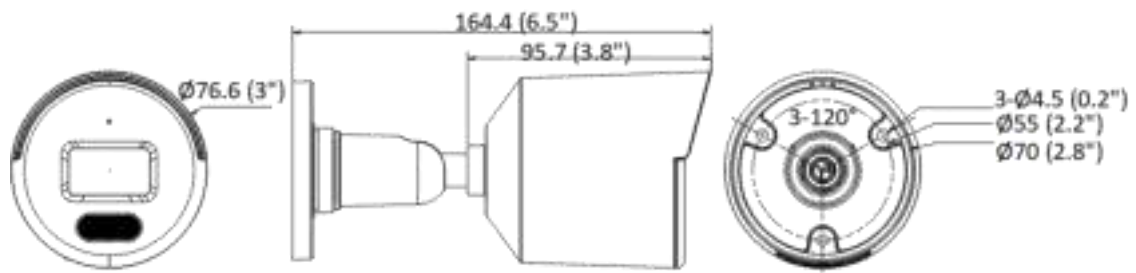

▪ Dimension

Unit: mm (inch)

▪ Accessory

▪ Optional

DS-1280ZJ-XS

Junction Box