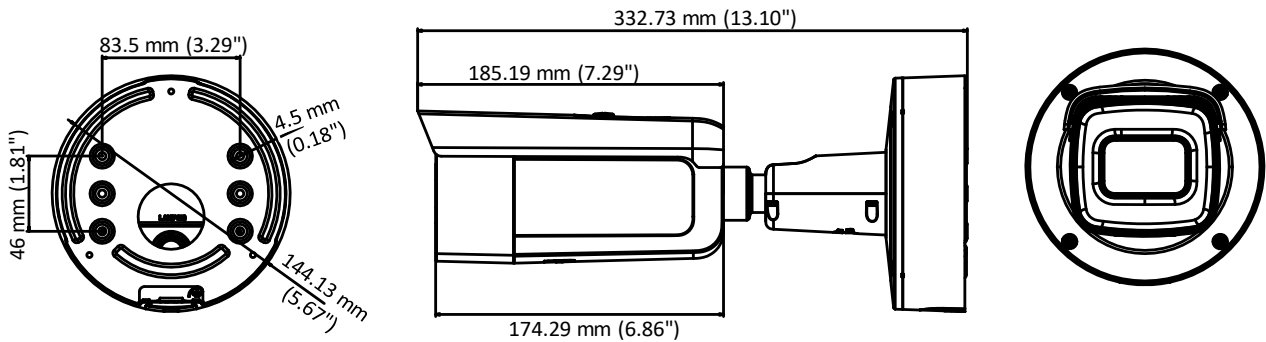

Specifications

Camera	
Image Sensor	1/2.8" Progressive Scan CMOS
Min. Illumination	Color: 0.0068 Lux @ (F1.4, AGC ON), 0 Lux with IR
Shutter Speed	1/3 s to 1/100,000 s
Slow Shutter	Yes
Auto-iris	Yes
Day & Night	IR Cut Filter
Digital Noise Reduction	3D DNR
WDR	120 dB
3-Axis Adjustment	Pan: 0° to 360°, tilt: 0° to 90°, rotate: 0° to 360°
Lens	
Focal length	2.7 to 13.5 mm
Aperture	F1.4~F1.9
Focus	Auto
FOV	Horizontal field of view: 106° to 32° Vertical field of view: 56° to 18° Diagonal field of view: 127° to 37°
Lens Mount	Φ14
IR	
IR Range	Up to 60 m
Wavelength	850nm
Compression Standard	
Video Compression	Main stream: H.265/H.264 Sub stream: H.265/H.264/MJPEG Third stream: H.265/H.264
H.264 Type	Main Profile/High Profile
H.264+	Main stream supports
H.265 Type	Main Profile
H.265+	Main stream supports
Video Bit Rate	32 Kbps to 16 Mbps
Audio Compression	G722.1/G.711/G726/MP2L2/PCM
Audio Bit Rate	64Kbps(G.711)/16Kbps(G.722.1)/16Kbps(G.726)/32-192Kbps(MP2L2)
Smart Feature-set	
Behavior Analysis	Line crossing detection, intrusion detection, unattended baggage detection, object removal detection
Exception Detection	Scene change detection
Face Detection	Yes
Region of Interest	Support 1 fixed region for main stream and sub stream
Image	
Max. Resolution	1920 × 1080
Main Stream	50Hz: 50fps (1920 × 1080, 1280 × 960, 1280×720) 60Hz: 60fps (1920 × 1080, 1280 × 960, 1280×720)
Sub Stream	50Hz: 25fps (640 × 480, 640 × 360, 320 × 240) 60Hz: 30fps (640 × 480, 640 × 360, 320 × 240)

Available Model:

DS-2CD3625G0-IZSUHK (2.7 to 13.5 mm)

Dimensions

Accessories

DS-1475ZJ-SUS

Vertical Pole Mount

DS-1476ZJ-SUS

Corner Mount