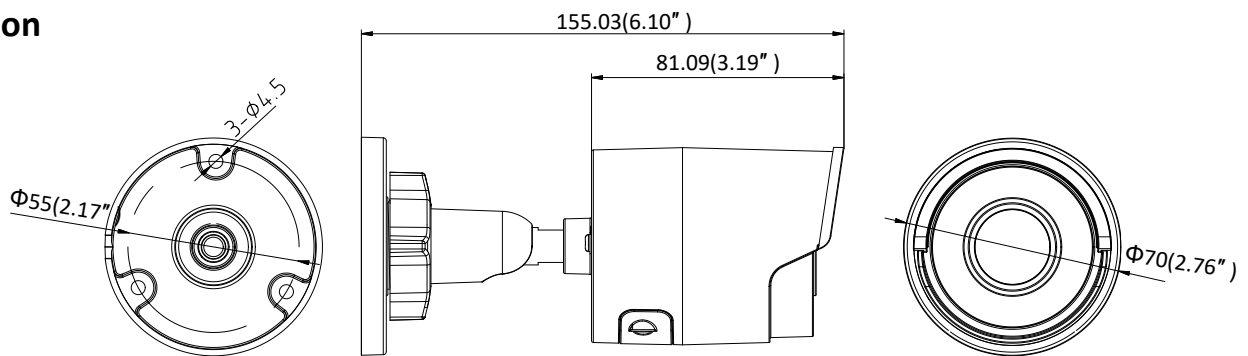

This model has NO SPECIFIC PROTECTION.

Level	Description
Top-level protection	Hikvision products at this level are equipped for use in areas where professional anti-corrosion protection is a must. Typical application scenarios include coastlines, docks, chemical plants, and more.
Moderate protection	Hikvision products at this level are equipped for use in areas with moderate anti-corrosion demands. Typical application scenarios include coastal areas about 2 kilometers (1.24 miles) away from coastlines, as well as areas affected by acid rain.
No specific protection	Hikvision products at this level are equipped for use in areas where no specific anti-corrosion protection is needed.

Dimension

Unit: mm

Accessory

Headquarters
No.555 Qianmo Road, Binjiang District,
Hangzhou 310051, China
T +86-571-8807-5008
ova@seasales@hikvision.com

Hikvision USA
T +1-909-895-0400
sales.usa@hikvision.com

Hikvision Italy
T +39-0438-6907
info.it@hikvision.com

Hikvision Singapore
T +65-6584-4718
sg@hikvision.com

Hikvision Africa
T +27 (0) 0351172
sales.africa@hikvision.com

Hikvision Europe
T +31-23-55-40-770
info.eu@hikvision.com

Hikvision France
T +33(0)1-85-330-450
info.fr@hikvision.com

Hikvision Oceania
T +61-2-8593-4233
sales.asia@hikvision.com

Hikvision Hong Kong
T +852-2151-1761

Hikvision Middle East
T +971-4-8816086
sales.me@hikvision.com

Hikvision Spain
T +34-91-737-16-55
info.es@hikvision.com

Hikvision Canada
T +1-905-885-0400
sales.usa@hikvision.com

Hikvision Russia
T +7-495-969-67-99
sales.ru@hikvision.com

Hikvision Poland
T +48-22-660-81-50
poland@hikvision.com

Hikvision Korea
T +82-31-731-8841
sales.korea@hikvision.com

Hikvision India
T +91-22-29499900
sales@pramath@hikvision.com

Hikvision UK
T +44(0)20-902140
support.uk@hikvision.com

Hikvision Brazil
T +55 11 3118-0060
latam.support@hikvision.com