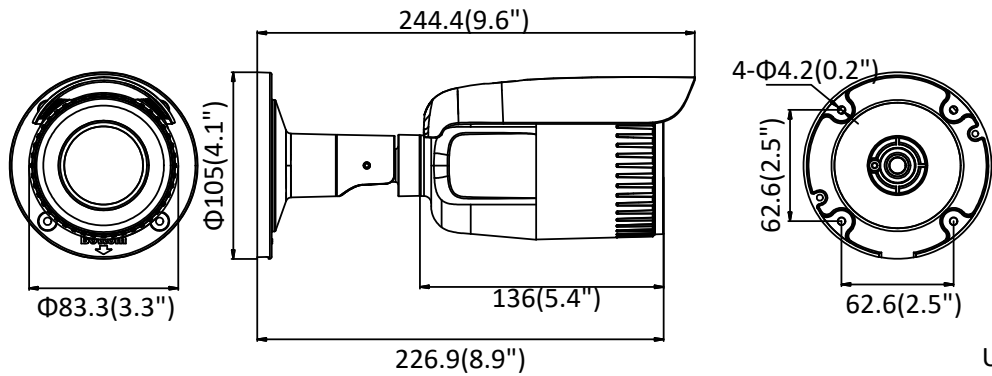

Specification

Camera	
Image Sensor	1/3" Progressive Scan CMOS
Min. Illumination	Color: 0.01 Lux @(F1.2, AGC ON), 0.018 Lux @ (F1.6, AGC ON)
Shutter Speed	1/3 s to 1/100, 000 s, support slow shutter
Slow Shutter	Yes
Auto-Iris	No
Day & Night	IR cut filter
Digital Noise Reduction	3D DNR
WDR	120 dB
Angle Adjustment	Pan: 0° to 360°, tilt: 0° to 90°, rotation: 0° to 360°
Lens	
Focal Length	2.7 to 13.5 mm
Aperture	F1.6
Focus	Auto
FOV	Horizontal field of view: 98° to 28° Vertical field of view: 51° to 16° Diagonal field of view: 115° to 32°
Lens Mount	Φ14
IR	
IR Range	Up to 60 m
Wavelength	850 nm
Compression Standard	
Video Compression	Main stream: H.265/H.264 Sub-stream/Third stream: H.265/H.264/MJPEG
H.264 Type	Baseline Profile/Main Profile/High Profile
H.264+	Main stream supports
H.265 Type	Main Profile
H.265+	Main stream supports
Video Bit Rate	32 Kbps to 8 Mbps
Audio Compression	G.711/G.722.1/G.726/MP2L2/PCM
Audio Bit Rate	64Kbps(G.711)/16Kbps(G.722.1)/16Kbps(G.726)/32-192Kbps(MP2L2)
Smart Feature-set	
Region of Interest	1 fixed region for main stream and sub-stream
Behavior Analysis	Line crossing detection, intrusion detection,
Face Detection	Yes
Image	
Max. Resolution	2560 × 1440
Main Stream Max. Frame Rate	50Hz: 20fps (2560 × 1440), 25fps (2304 × 1296, 1920 × 1080, 1280 × 720) 60Hz: 20fps (2560 × 1440), 30fps (2304 × 1296, 1920 × 1080, 1280 × 720)
Sub-stream Max. Frame Rate	50Hz: 25fps (640 × 480, 640 × 360, 320 × 240) 60Hz: 30fps (640 × 480, 640 × 360, 320 × 240)
Third stream Max. Frame Rate	50Hz: 1080P@1fps 60Hz: 1080P@1fps
Image Enhancement	BLC, 3D DNR,HLC
Image Settings	Saturation, brightness, contrast, sharpness, AGC, white balance adjustable by client software or web browser

Available Models

DS-2CD1643G0-IZS/UK (2.7 mm to 13.5 mm)

Dimension

Unit: mm

Accessory

DS-1260ZJ

Distributed by

HIKVISION