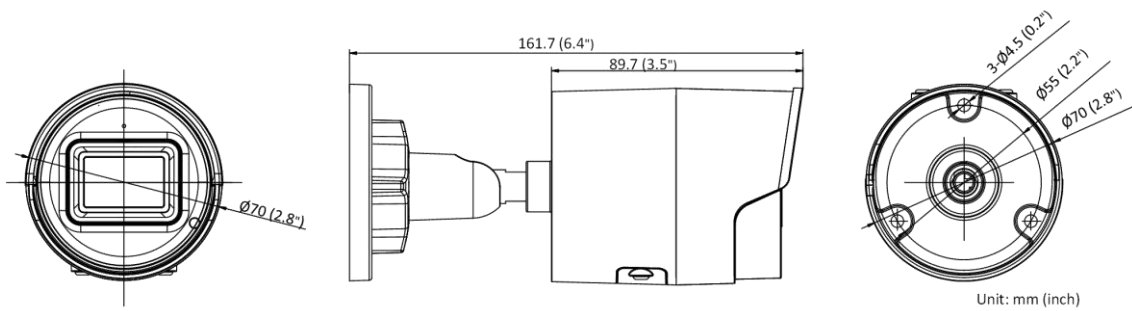

Perimeter Protection	Line crossing detection, intrusion detection, region entrance detection, region exiting detection
<b>General</b>	
Storage Conditions	-30 °C to 60 °C (-22 °F to 140 °F). Humidity 95% or less (non-condensing)
Startup and Operating Conditions	-30 °C to 60 °C (-22 °F to 140 °F). Humidity 95% or less (non-condensing)
Power Supply	12 VDC ± 25%, reverse polarity protection PoE: 802.3af, Class 3
Power Consumption and Current	12 VDC, 0.5 A, max. 6.0 W PoE (802.3af, 36 V to 57 V), 0.2 A to 0.13 A, max. 7.0 W
Power Interface	Ø5.5 mm coaxial power plug
Material	ADC12
Dimension	Ø70 mm × 161.7 mm (Ø2.8" × 6.4")
Package Dimension	216 mm × 121 mm × 118 mm (8.5" × 4.8" × 4.6")
Weight	Approx. 485 g (1.1 lb.)
With Package Weight	Approx. 724 g (1.6 lb.)
Linkage Method	Upload to NAS/memory card/FTP, notify surveillance center, trigger recording, trigger capture, send email
Language	33 languages English, Russian, Estonian, Bulgarian, Hungarian, Greek, German, Italian, Czech, Slovak, French, Polish, Dutch, Portuguese, Spanish, Romanian, Danish, Swedish, Norwegian, Finnish, Croatian, Slovenian, Serbian, Turkish, Korean, Traditional Chinese, Thai, Vietnamese, Japanese, Latvian, Lithuanian, Portuguese (Brazil), Ukrainian
General Function	Anti-flicker, heartbeat, mirror, privacy mask, flash log, password reset via email, pixel counter
Software Reset	Yes
Firmware Version	V5.5.112
<b>Approval</b>	
EMC	FCC (47 CFR Part 15, Subpart B); CE-EMC (EN 55032: 2015, EN 61000-3-2: 2014, EN 61000-3-3: 2013, EN 50130-4: 2011 + A1: 2014); RCM (AS/NZS CISPR 32: 2015); KC (KN 32: 2015, KN 35: 2015)
Safety	UL (UL 60950-1); CB (IEC 60950-1: 2005 + Am 1: 2009 + Am 2: 2013); CE-LVD (EN 60950-1: 2005 + Am 1: 2009 + Am 2: 2013); LOA (IEC/EN 60950-1)
Environment	CE-RoHS (2011/65/EU); WEEE (2012/19/EU); Reach (Regulation (EC) No 1907/2006)
Protection	IP67 (IEC 60529-2013)

## Dimension

Unit: mm (inch)