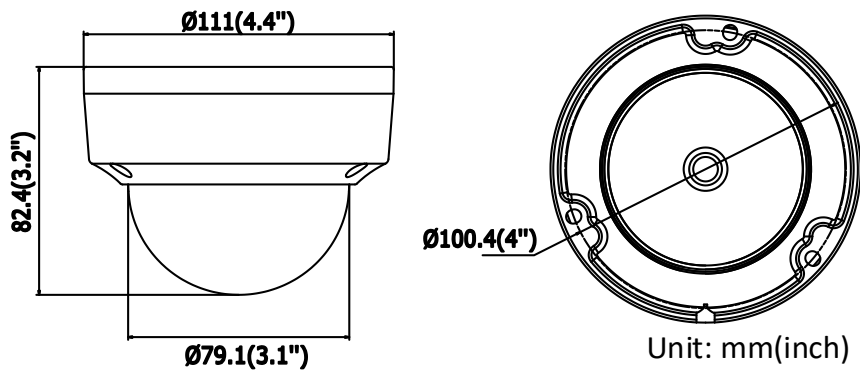

Protection Level	IP67, IK10
Material	Camera body: metal, bubble: plastic
Dimensions	Camera: $\Phi 111 \times 82.4$ mm ($\Phi 4.4" \times 3.2"$) With package: $134 \times 134 \times 108$ mm ($5.3" \times 5.3" \times 4.3"$)
Weight	Camera: 540 g (1.2 lb.) With package: 730 g (1.6 lb.)

Available Model

DS-2CD2145FWD-I (2.8/4/6/8/12 mm), DS-2CD2145FWD-IS (2.8/4/6/8/12 mm)

Dimension

Accessory