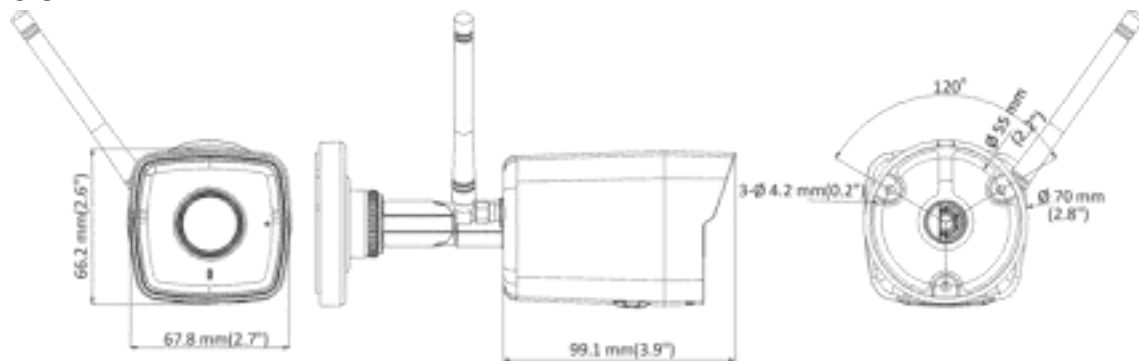

▪ Available Model

DS-2CV1021G0-IDW(2.8/4 mm)

▪ Typical Application

Hikvision products are classified into three levels according to their anti-corrosion performance. Refer to the following description to choose for your using environment.

This model has NO SPECIFIC PROTECTION.

Level	Description
Top-level protection	Hikvision products at this level are equipped for use in areas where professional anti-corrosion protection is a must. Typical application scenarios include coastlines, docks, chemical plants, and more.
Moderate protection	Hikvision products at this level are equipped for use in areas with moderate anti-corrosion demands. Typical application scenarios include coastal areas about 2 kilometers (1.24 miles) away from coastlines, as well as areas affected by acid rain.
No specific protection	Hikvision products at this level are equipped for use in areas where no specific anti-corrosion protection is needed.

▪ Dimension

▪ Accessory

▪ Optional

DS-1280ZJ-XS

Junction box