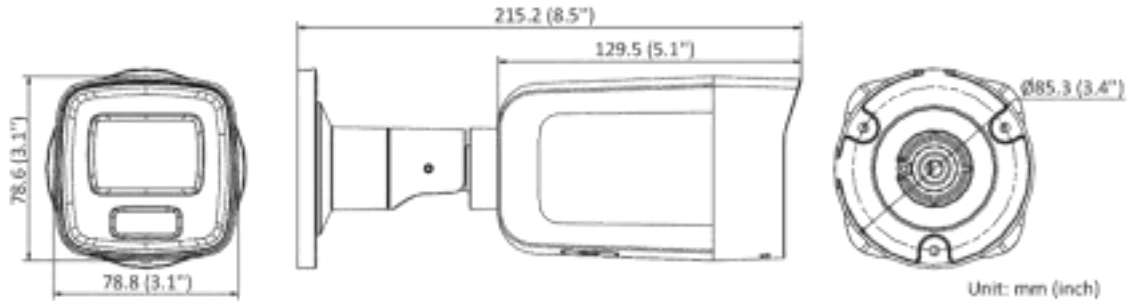

demands. Typical application scenarios include coastal areas about 2 kilometers (1.24 miles) away from coastlines, as well as areas affected by acid rain.
No specific protection	Hikvision products at this level are equipped for use in areas where no specific anti-corrosion protection is needed.

▪ **Dimension**

▪ **Accessory**

▪ **Optional**

DS-1276ZJ-SUS Corner Mount	DS-1275ZJ-SUS Vertical Pole Mount	DS-1280ZJ-S Junction Box