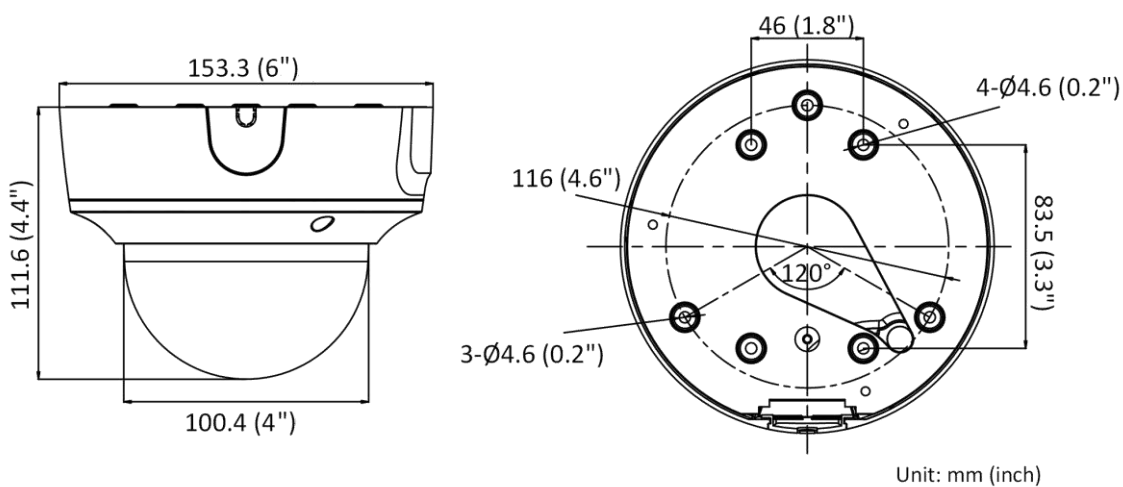

Moderate protection	Hikvision products at this level are equipped for use in areas with moderate anti-corrosion demands. Typical application scenarios include coastal areas about 2 kilometers (1.24 miles) away from coastlines, as well as areas affected by acid rain.
No specific protection	Hikvision products at this level are equipped for use in areas where no specific anti-corrosion protection is needed.

▪ **Available Model**

DS-2CD3743G2-IZS(2.7-13.5mm)

▪ **Dimension**