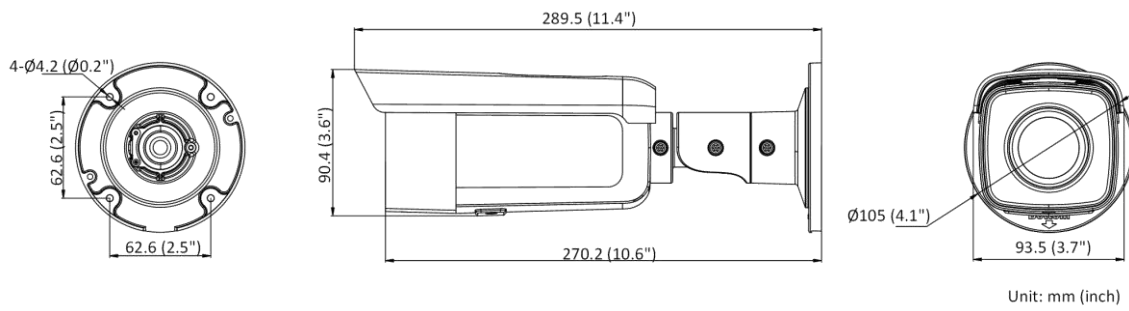

▪ **Dimension**

▪ **Accessory**

▪ **Optional**

DS-1280ZJ-S Junction Box	DS-1275ZJ-S-SUS Vertical Pole Mount	DS-1260ZJ Junction Box