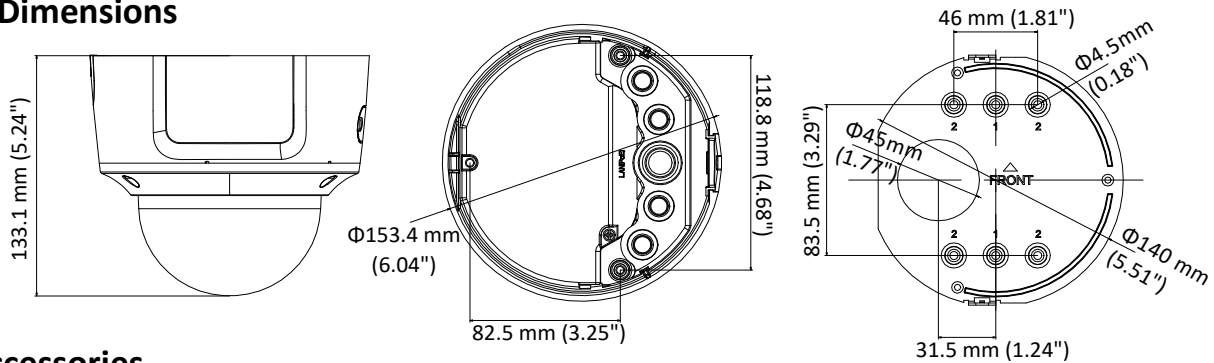

## Specifications

<b>Camera</b>	
Image Sensor	1/2.8" Progressive Scan CMOS
Min. Illumination	Color: 0.0068 Lux @ (F1.4, AGC ON), 0 Lux with IR
Shutter Speed	1/3 s to 1/100,000 s
Slow Shutter	Yes
Auto-iris	Yes
Day & Night	IR Cut Filter
Digital Noise Reduction	3D DNR
WDR	120dB
3-Axis Adjustment	Pan: 0° to 355°, tilt: 0° to 75°, rotate: 0° to 355°
<b>Lens</b>	
Focal length	2.7 to 13.5 mm
Aperture	F1.4~F1.9
Focus	Auto
FOV	Horizontal field of view: 106° to 32° Vertical field of view: 56° to 18° Diagonal field of view: 127° to 37°
Lens Mount	Φ14
<b>IR</b>	
IR Range	Up to 50 m
Wavelength	850nm
<b>Compression Standard</b>	
Video Compression	Main stream: H.265/H.264 Sub stream: H.265/H.264/MJPEG Third stream: H.265/H.264
H.264 Type	Main Profile/High Profile
H.264+	Main stream supports
H.265 Type	Main Profile
H.265+	Main stream supports
Video Bit Rate	32 Kbps to 16 Mbps
Audio Compression	G722.1/G711/G726/MP2L2/PCM
Audio Bit Rate	64Kbps(G.711)/16Kbps(G.722.1)/16Kbps(G.726)/32-192Kbps(MP2L2)
<b>Smart Feature-set</b>	
Behavior Analysis	Line crossing detection, intrusion detection, unattended baggage detection, object removal detection
Exception Detection	Scene change detection
Face Detection	Yes
Region of Interest	Support 1 fixed region for main stream and sub stream
<b>Image</b>	
Max. Resolution	1920 × 1080
Main Stream	50Hz: 50fps (1920 × 1080, 1280 × 960, 1280×720) 60Hz: 60fps (1920 × 1080, 1280 × 960, 1280×720)
Sub Stream	50Hz: 25fps (640 × 480, 640 × 360, 320 × 240) 60Hz: 30fps (640 × 480, 640 × 360, 320 × 240)

## Dimensions