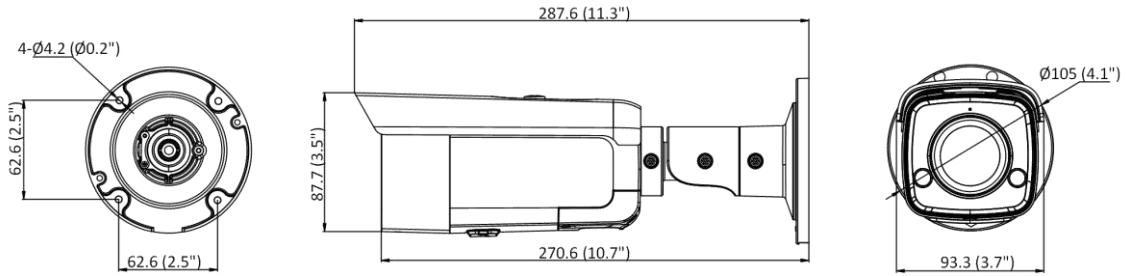

▪ **Available Model**

DS-2CD2T46G2-ISU/SL (2.8/4/6 mm)

▪ **Dimension**

Unit: mm (inch)

▪ **Accessory**

▪ **Optional**

DS-1275ZJ-S-SUS Vertical Pole Mount	DS-1276ZJ-SUS Corner Mount	DS-1260ZJ Junction Box	DS-1280ZJ-S Junction Box