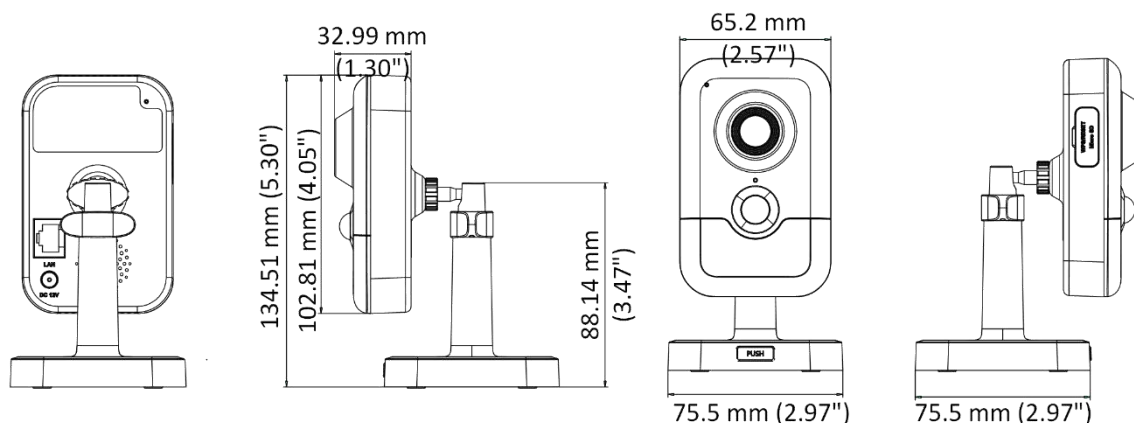

Reset	Yes
Startup and Operating Conditions	-10 °C to +40 °C (14 °F to +104 °F). Humidity 95% or less (non-condensing)
Power Supply	12 VDC ± 25% PoE: 802.3af, Class 3
Power Consumption and Current	12 VDC, 0.5 A, max. 6 W, Ø5.5 mm coaxial plug power PoE: 802.3af, 36 V to 57 V, 0.2 A to 0.1 A, max. 7 W
Material	Plastic
Dimensions	102.8 mm × 65.2 mm × 32.6 mm (4.1" × 2.6" × 1.3")
Weight	Camera: Approx. 128 g (0.3 lb.)

▪ Available Model

DS-2CD2443G0-IW (2.8/4 mm)

▪ Typical Application

Hikvision products are classified into three levels according to their anti-corrosion performance. Refer to the following description to choose for your using environment.

This model has NO SPECIFIC PROTECTION.

Level	Description
Top-level protection	Hikvision products at this level are equipped for use in areas where professional anti-corrosion protection is a must. Typical application scenarios include coastlines, docks, chemical plants, and more.
Moderate protection	Hikvision products at this level are equipped for use in areas with moderate anti-corrosion demands. Typical application scenarios include coastal areas about 2 kilometers (1.24 miles) away from coastlines, as well as areas affected by acid rain.
No specific protection	Hikvision products at this level are equipped for use in areas where no specific anti-corrosion protection is needed.

▪ Dimension