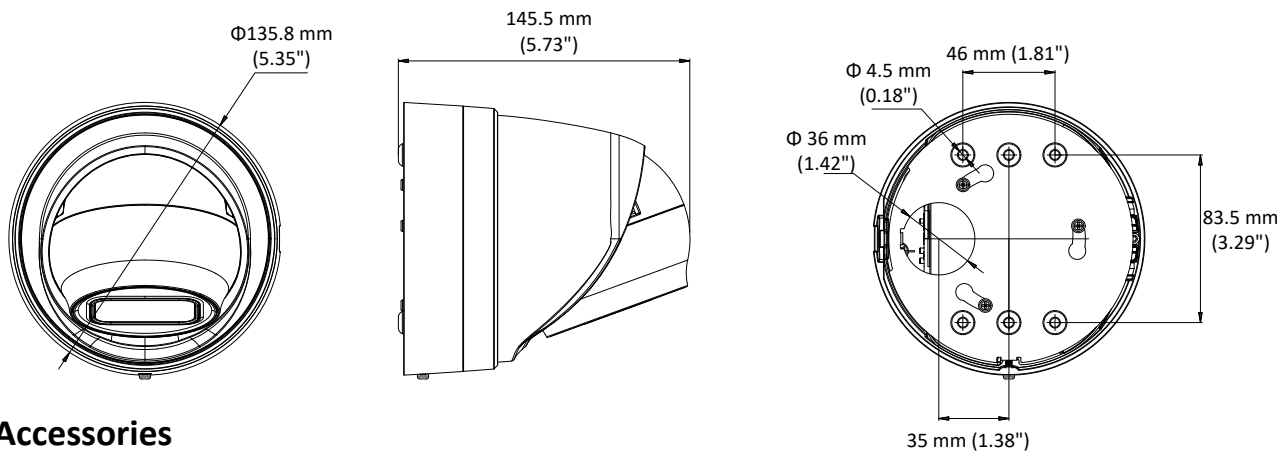

Protection Level	IP66, IK10
Material	Metal
Dimensions	Φ 135.8 mm × 145.5 mm (Φ 5.35" × 5.73")
Weight	With Package: Approx. 1220 g (2.69 lb.) Camera: Approx. 1060 g (2.34 lb.)

Available Model:

DS-2CD2H25FWD-IZS

Dimensions

Accessories