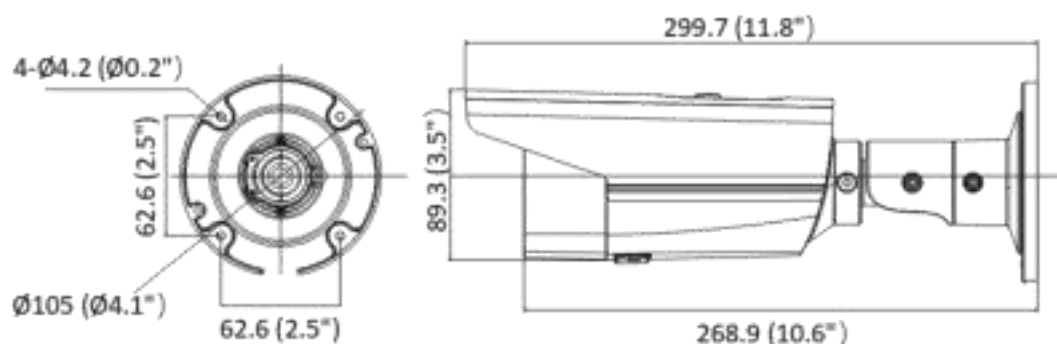

▪ Available Model

DS-2CD2T63G2-2I (2.8/4/6 mm)

DS-2CD2T63G2-4I (2.8/4/6 mm)

▪ Dimension

Unit: mm (inch)