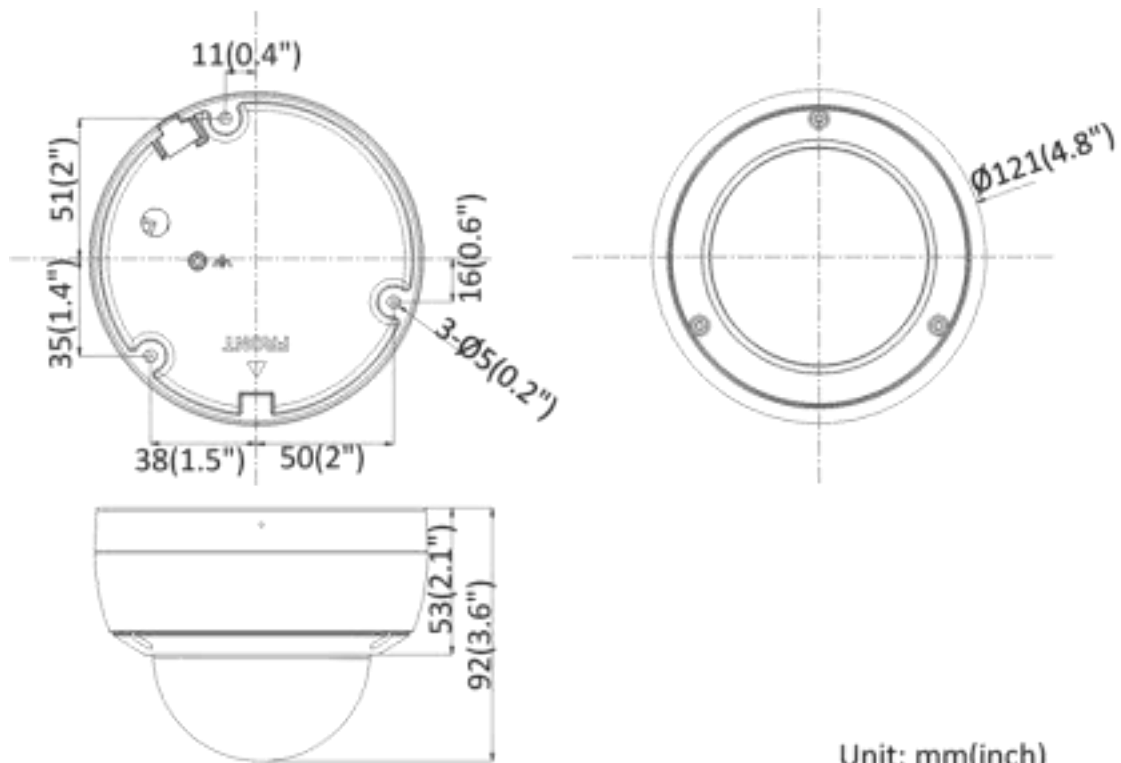

Reset	Reset via reset button on camera body, web browser and client software
Startup and Operating Conditions	-30 °C to 60 °C (-22 °F to 140 °F), humidity 95% or less (non-condensing)
Storage Conditions	-30 °C to 60 °C (-22 °F to 140 °F), humidity 95% or less (non-condensing)
Power Supply	12 VDC ± 25%, Φ 5.5 mm coaxial power plug; PoE (802.3af, class 3)
Power Consumption and Current	12 VDC, 0.6 A, max. 7 W; PoE: (802.3af, 36 V to 57 V), 0.3 A to 0.2 A, max. 8.5 W
Material	Camera body: metal, bubble: plastic
Dimensions	Camera: Φ121 × 92 mm (Φ4.8" × 3.6") With package: 134 × 134 × 108 mm (5.3" × 5.3" × 4.3")
Weight	Camera: Approx. 570 g (1.3 lb.) With package: Approx. 950 g (2.1 lb.)
Approval	
EMC	47 CFR Part 15, Subpart B; EN 55032: 2015, EN 61000-3-2: 2014, EN 61000-3-3: 2013, EN 50130-4: 2011 +A1: 2014; AS/NZS CISPR 32: 2015; ICES-003: Issue 6, 2016; KN 32: 2015, KN 35: 2015
Safety	UL 60950-1, IEC 60950-1:2005 + Am 1:2009 + Am 2:2013, EN 60950-1:2005 + Am 1:2009 + Am 2:2013, IS 13252(Part 1):2010+A1:2013+A2:2015, IEC/EN 60950-1
Chemistry	2011/65/EU, 2012/19/EU, Regulation (EC) No 1907/2006
Protection	Ingress protection: IK10 (IEC 62262:2002), IP66 (IEC 60529-2013)

* Listed resolutions are only selectable options. It does not mean that all streams can work at their maximum resolution at the same time.

Available Model

DS-2CD2163G0-IU (2.8/4/6/8 mm)

Dimensions

Unit: mm(inch)