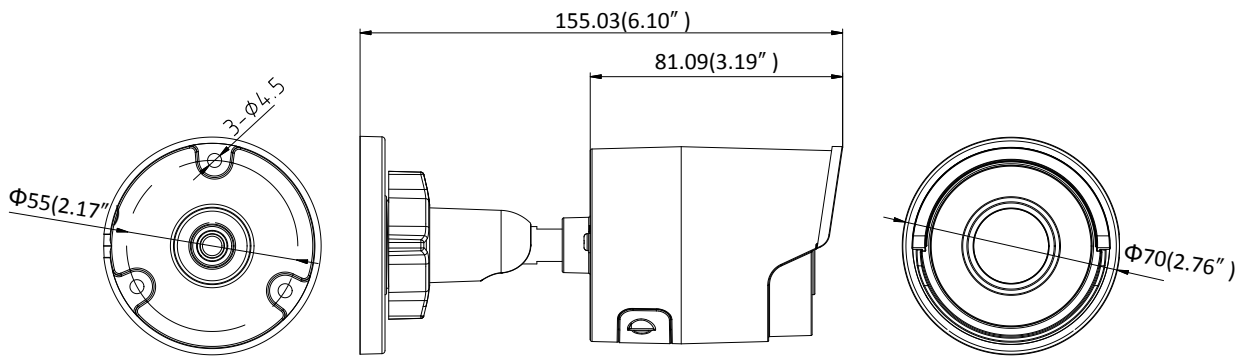

Dimensions