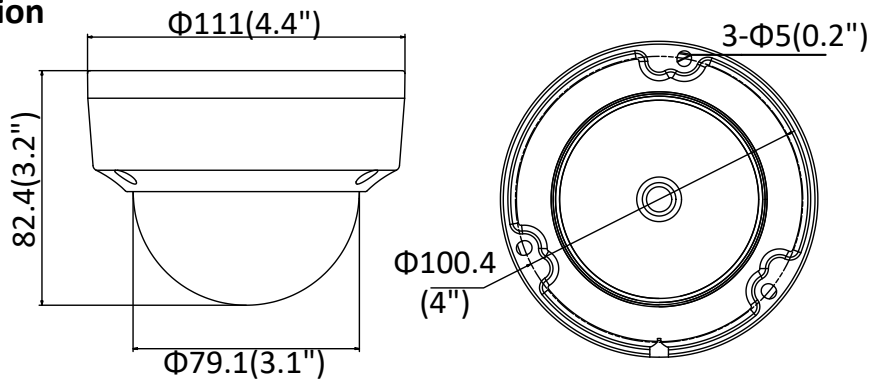

Material	Camera body: metal, bubble: plastic
Dimensions	Camera: $\Phi 111 \times 82.4$ mm ($\Phi 4.4'' \times 3.2''$) Package: $134 \times 134 \times 108$ mm ($5.3'' \times 5.3'' \times 4.3''$)
Weight	Camera: Approx. 610 g (1.3 lb.) With Package: Approx. 820 g (1.8 lb.)

Available Model:

DS-2CD2123G0-I (2.8/4/6/8 mm), DS-2CD2123G0-IS (2.8/4/6/8 mm)

Dimension

Unit: mm (inch)

Accessory