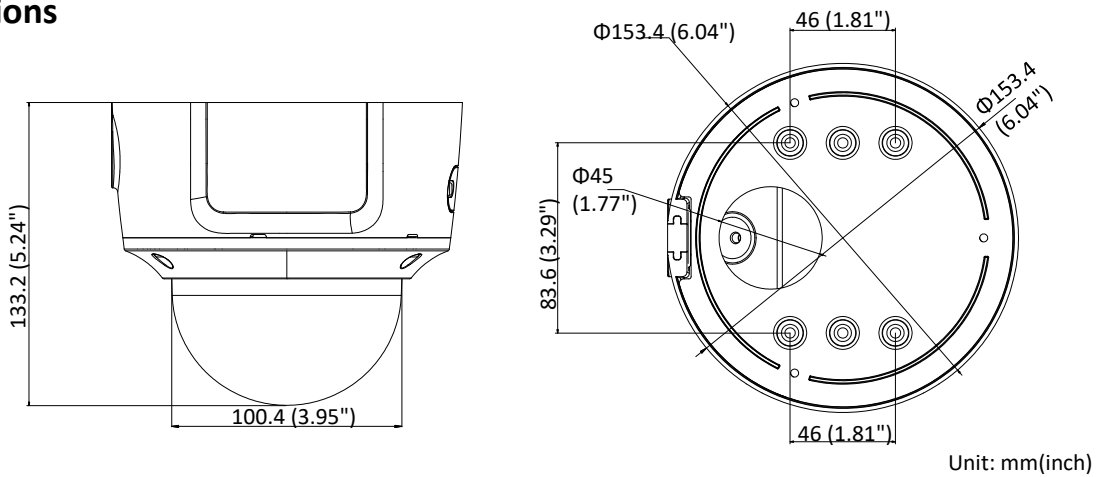

Specifications

Camera	
Image Sensor	1/2.5" Progressive Scan CMOS
Min. Illumination	Color: 0.008 lux @(F1.2, AGC ON), 0.011 lux @(F1.4, AGC ON), 0 lux with IR
Shutter Speed	1/3 s to 1/100,000 s
Slow Shutter	Yes
Day & Night	IR Cut Filter
Digital Noise Reduction	3D DNR
WDR	120dB
3-Axis Adjustment	Pan: 0° to 355°, tilt: 0° to 75°, rotate: 0° to 355°
Lens	
Focal Length	2.8 to 12 mm
Lens Type	Motorized
Aperture	F1.4
Focus	Auto
FOV	Horizontal field of view: 114° to 32° Vertical field of view: 59° to 18° Diagonal field of view: 141° to 36.5°
Lens Mount	Φ14
IR	
IR Range	Up to 30 m
Wavelength	850nm
Compression Standard	
Video Compression	Main stream: H.265/H.264 Sub stream: H.265/H.264/MJPEG Third stream: H.265/H.264
H.264 Type	Main Profile/High Profile
H.264+	Main stream supports
H.265 Type	Main Profile
H.265+	Main stream supports
Video Bit Rate	32 Kbps to 16 Mbps
Audio Compression	G722.1/G.711/G726/MP2L2/PCM/MP3
Audio Bit Rate	64Kbps(G.711)/16Kbps(G.722.1)/16Kbps(G.726)/32-192Kbps(MP2L2)/8Kbps-320Kbps(MP3)
Smart Feature-set	
Smart Event	Line crossing detection, intrusion detection, unattended baggage detection, object removal detection, face detection, scene change detection
Basic Event	Motion detection, video tampering alarm, exception (network disconnected, IP address conflict, illegal login, HDD full, HDD error)
Linkage Method	Trigger recording: memory card, network storage, pre-record and post-record Trigger captured pictures uploading: FTP, HTTP, NAS, Email Trigger notification: HTTP, ISAPI, alarm output, Email
Region of Interest	Support 1 fixed region for main stream and sub-stream
Image	
Max. Resolution	2688 × 1520
Main Stream	50Hz: 25 fps (2688 × 1520, 2304 × 1296, 1920 × 1080) 60Hz: 30 fps (2688 × 1520, 2304 × 1296, 1920 × 1080)

Material	Metal
Dimensions	Φ 153.4 × 133.2 mm (Φ 6.04" × 5.24")
Weight	Camera: 1287 g (2.8 lb.)

Available Model:

DS-2CD2745FWD-IZS (2.8 to 12 mm)

Dimensions

Accessories

DS-1471ZJ-155
Pendant Mount

DS-1473ZJ-155
Wall Mount