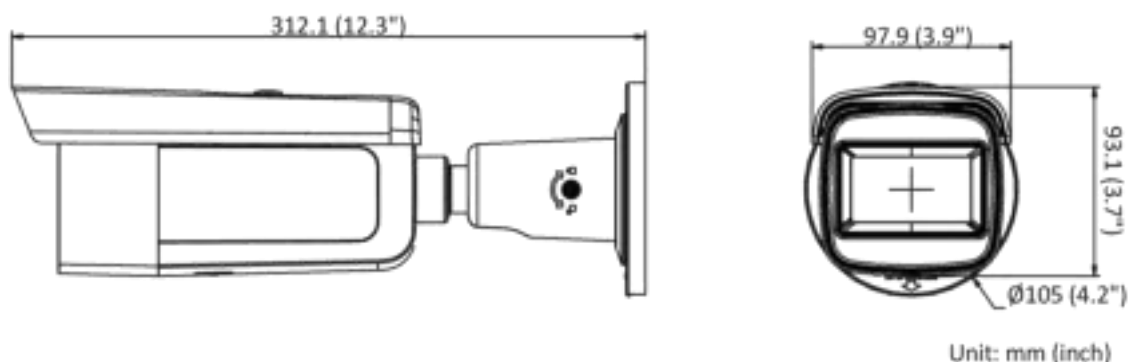

Software Reset	Yes
Storage Conditions	-30 °C to 60 °C (-22 °F to 140 °F). Humidity 95% or less (non-condensing)
Startup and Operating Conditions	-30 °C to 60 °C (-22 °F to 140 °F). Humidity 95% or less (non-condensing)
Power Supply	12 VDC $\pm$ 25% PoE: 802.3at, Class 4
Power Consumption and Current	12 VDC, 1.08 A, max. 13 W PoE: (802.3at, 42.5 V to 57 V), 0.36 A to 0.27 A, max. 15 W
Power Interface	$\varnothing$5.5 mm coaxial power plug
Material	Aluminum alloy body
Camera Dimension	308.5 $\times$ 97.9 $\times$ 93 mm (12.2" $\times$ 3.9" $\times$ 3.7")
Package Dimension	385 $\times$ 190 $\times$ 180 mm (15.2" $\times$ 7.5" $\times$ 7.1")
Camera Weight	Approx. 1390 g (3.1 lb.)
With Package Weight	Approx. 1961 g (4.3 lb.)
Approval	
EMC	FCC (47 CFR Part 15, Subpart B); CE-EMC (EN 55032: 2015, EN 61000-3-2: 2014, EN 61000-3-3: 2013, EN 50130-4: 2011 +A1: 2014); RCM (AS/NZS CISPR 32: 2015); IC (ICES-003: Issue 6, 2016); KC (KN 32: 2015, KN 35: 2015)
Safety	UL (UL 60950-1); CB (IEC 60950-1:2005 + Am 1:2009 + Am 2:2013); CE-LVD (EN 60950-1:2005 + Am 1:2009 + Am 2:2013); BIS (IS 13252(Part 1):2010+A1:2013+A2:2015)
Environment	CE-RoHS (2011/65/EU); WEEE (2012/19/EU); Reach (Regulation (EC) No 1907/2006)
Protection	IP67 (IEC 60529-2013), IK10 (IEC 62262: 2002)

▪ Available Model

DS-2CD2643G2-IZS (2.8 to 12 mm)

▪ Dimension