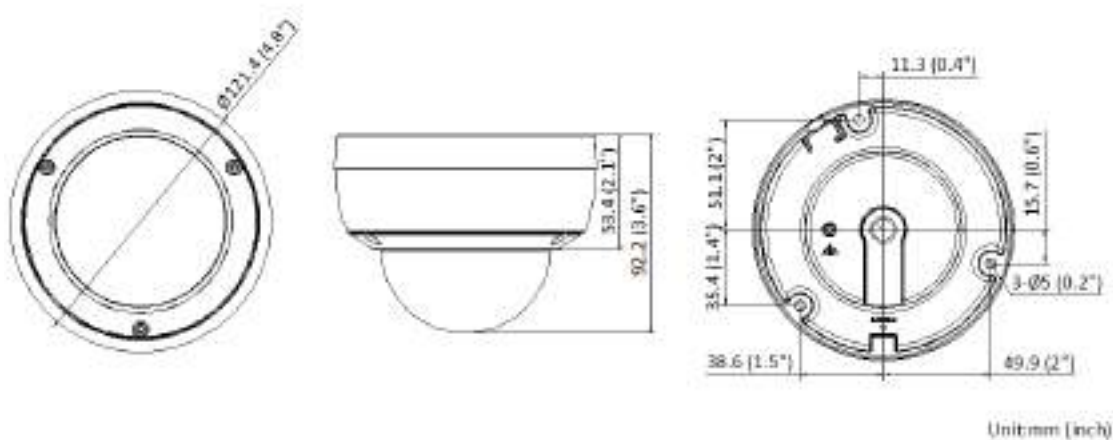

Level	Description
Top-level protection	Hikvision products at this level are equipped for use in areas where professional anti-corrosion protection is a must. Typical application scenarios include coastlines, docks, chemical plants, and more.
Moderate protection	Hikvision products at this level are equipped for use in areas with moderate anti-corrosion demands. Typical application scenarios include coastal areas about 2 kilometers (1.24 miles) away from coastlines, as well as areas affected by acid rain.
No specific protection	Hikvision products at this level are equipped for use in areas where no specific anti-corrosion protection is needed.

▪ Dimension

▪ Accessory

▪ Optional

DS-1271ZJ-120(Black) Pendant Mount	DS-1280ZJ-DM46 Junction Box	DS-1253ZJ-M Rain Shade	DS-1276ZJ-SUS(Black) Corner Mount	DS-1280ZJ-DM46(Black) Junction Box
DS-1275ZJ-SUS Vertical Pole Mount	DS-1272ZJ-120B Wall Mount	DS-1272ZJ-120 Wall Mount	DS-1276ZJ-SUS Corner Mount	DS-1271ZJ-120 Pendant Mount