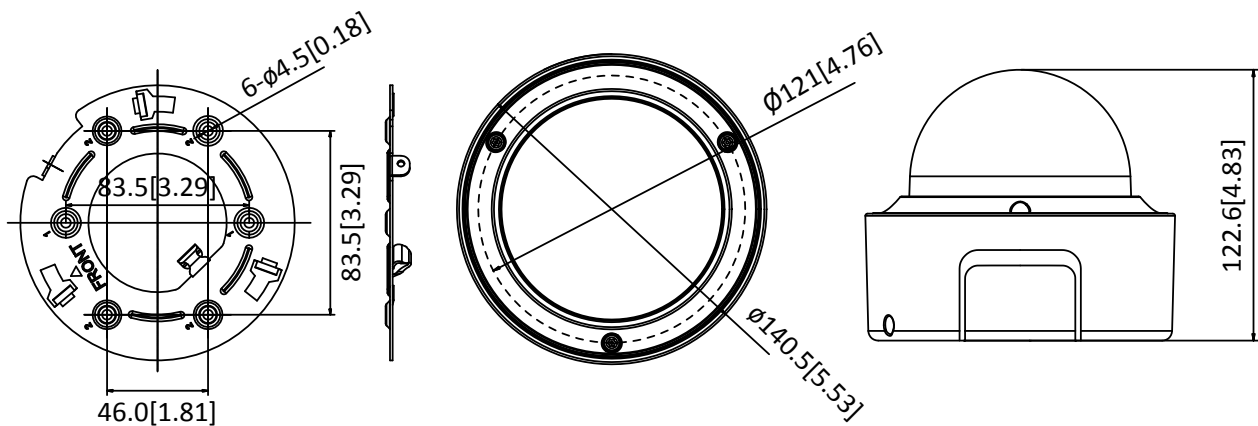

Firmware Version	5.5.80
Operating Conditions	-30 °C to 60 °C (-22 °F to 140 °F), humidity 95% or less (non-condensing)
Power Supply	Recommended DC input 12 V, voltage range of 10 to 48 VDC allowed, two-core terminal block PoE (802.3af, class 3)
Power Consumption and Current	With extra load: 12 VDC, 0.8 A, max. 10.5 W; PoE (802.3af, 36 V to 57 V), 0.2 A to 0.3 A, class 3 Without extra load: 12 VDC, 0.6 A, max. 8 W; PoE (802.3af, 36 V to 57 V), 0.2 A to 0.3 A, class 3 “with extra load” means that an extra device is connected to and powered by the camera.
Protection Level	IK10
Material	Metal
Dimensions	Camera: $\Phi 140.5 \times 122.6$ mm ($\Phi 5.5'' \times 4.8''$) With package: $244 \times 174 \times 173$ mm ($9.6'' \times 6.9'' \times 6.8''$)
Weight	Camera: 900 g (1.98 lb.) With package: 1250 g (2.76 lb.)

Note: Listed resolutions are only selectable options. It does not mean that all streams can work at their maximum resolution at the same time.

Available Model

DS-2CD5126G0-IZSUHK (2.7–13.5 mm)

Dimension

Unit: mm[inch]