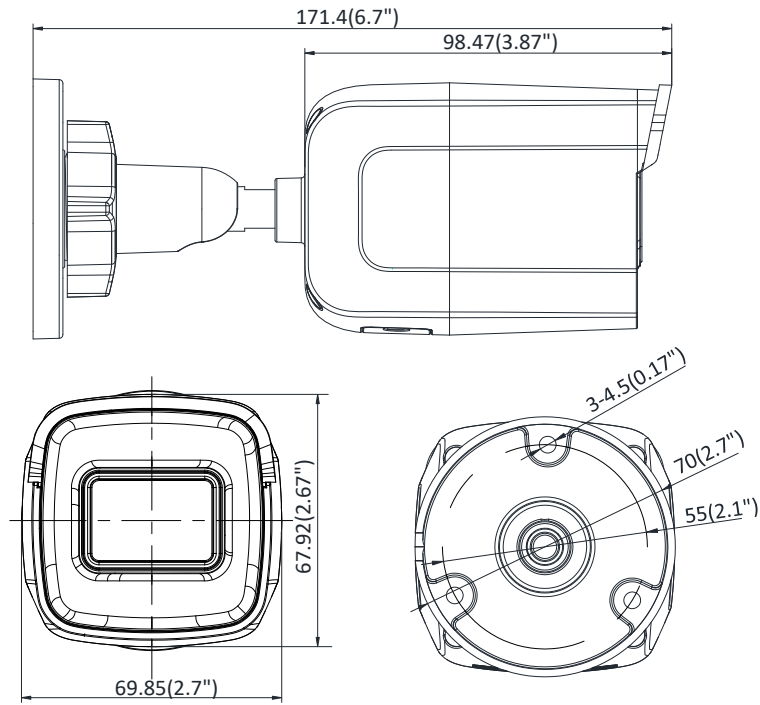

Dimension

Unit: mm(inch)

Accessory

Distributed by:

HIKVISION

Headquarters
No.555 Qianmo Road, Binjiang District,
Hangzhou 310053, China
T +86-571-8807-5008
overseasbusiness@hikvision.com

Hikvision USA
T +1-909-895-0400
sales.usa@hikvision.com

Hikvision Italy
T +39-0438-69002
info.it@hikvision.com

Hikvision Singapore
T +65-8884-4738
sg@hikvision.com

Hikvision Africa
T +27 (0) 0351172
sales.africa@hikvision.com

Hikvision Europe
T +31-23-55-40-770
info.eu@hikvision.com

Hikvision France
T +33(0)1-85-330-450
info.fr@hikvision.com

Hikvision Oceania
T +61-2-8599-4233
sales.au@hikvision.com

Hikvision Hong Kong
T +852-2151-1761

Hikvision Middle East
T +971-4-8816036
sales.me@hikvision.com

Hikvision Spain
T +34-91-737-10-55
info.es@hikvision.com

Hikvision Canada
T +1-909-895-0400
sales.usa@hikvision.com

Hikvision Russia
T +7-495-960-87-99
sales.ru@hikvision.com

Hikvision Poland
T +48-22-650-01-50
poland@hikvision.com

Hikvision Korea
T +82-31-731-8841
sales.korea@hikvision.com

Hikvision India
T +91-22-29489600
sales@coram@hikvision.com

Hikvision UK
T +44(0)20-902140
support.uk@hikvision.com

Hikvision Brazil
T +55 11 3218-0060
latam.support@hikvision.com

05060020220609