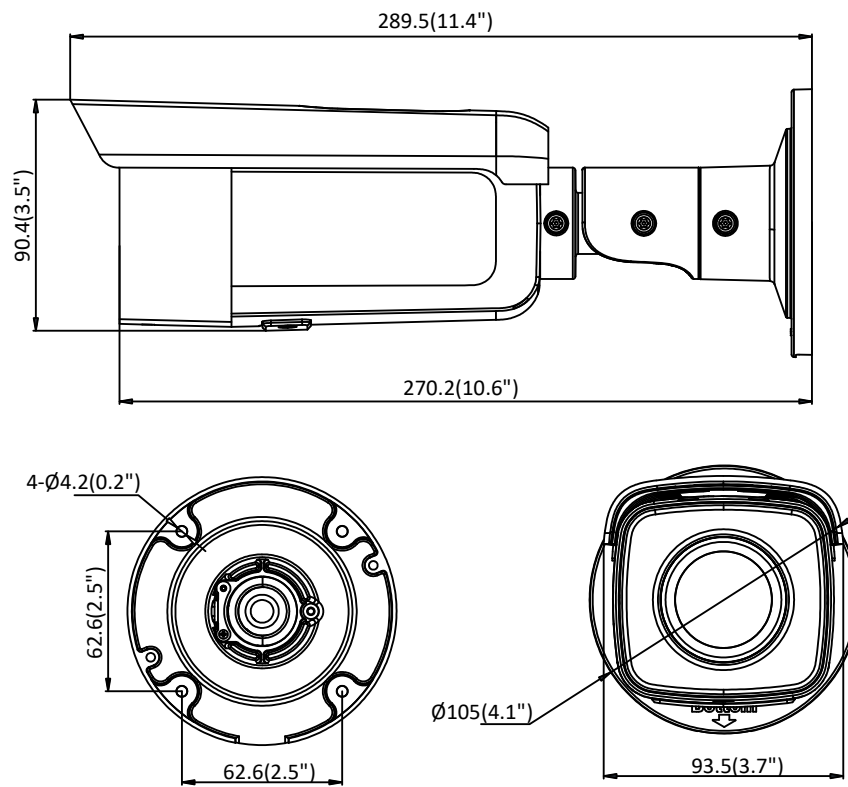

Available Model

DS-2CD2T85G1-I5 (2.8/4/6 mm), DS-2CD2T85G1-I8 (2.8/4/6 mm)

Dimension

Unit: mm(inch)