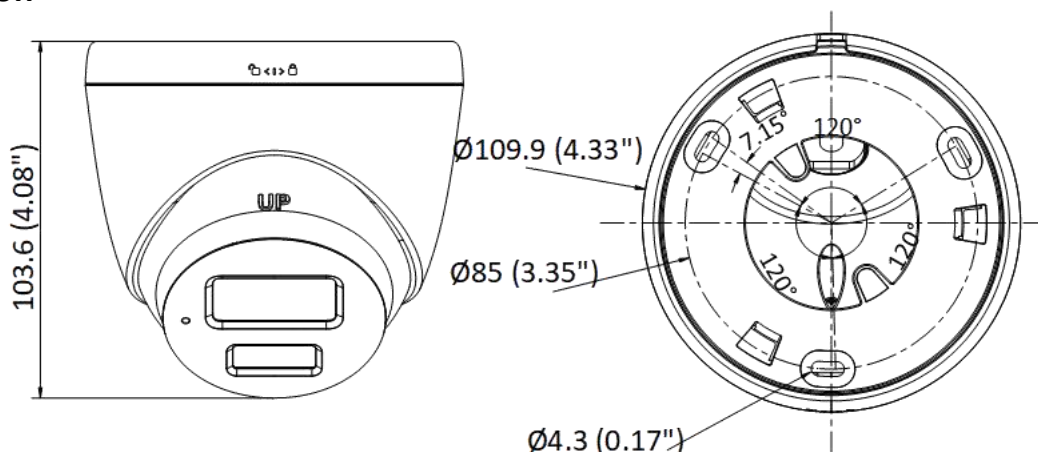

Safety	UL (UL 60950-1); CB (IEC 60950-1:2005 + Am 1:2009 + Am 2:2013, IEC 62368-1:2014); CE-LVD (EN 60950-1:2005 + Am 1:2009 + Am 2:2013, IEC 62368-1:2014); BIS (IS 13252(Part 1):2010+A1:2013+A2:2015)
Environment	CE-RoHS (2011/65/EU); WEEE (2012/19/EU); Reach (Regulation (EC) No 1907/2006)
Protection	IP67 (IEC 60529-2013)

▪ Available Model

DS-2CD1327G0-LUF (2.8/4 mm)

DS-2CD1327G0-L (2.8/4 mm)

▪ Typical Application

Hikvision products are classified into three levels according to their anti-corrosion performance. Refer to the following description to choose for your using environment.

This model has NO SPECIFIC PROTECTION.

Level	Description
Top-level protection	Hikvision products at this level are equipped for use in areas where professional anti-corrosion protection is a must. Typical application scenarios include coastlines, docks, chemical plants, and more.
Moderate protection	Hikvision products at this level are equipped for use in areas with moderate anti-corrosion demands. Typical application scenarios include coastal areas about 2 kilometers (1.24 miles) away from coastlines, as well as areas affected by acid rain.
No specific protection	Hikvision products at this level are equipped for use in areas where no specific anti-corrosion protection is needed.

▪ Dimension

Unit: mm (inch)