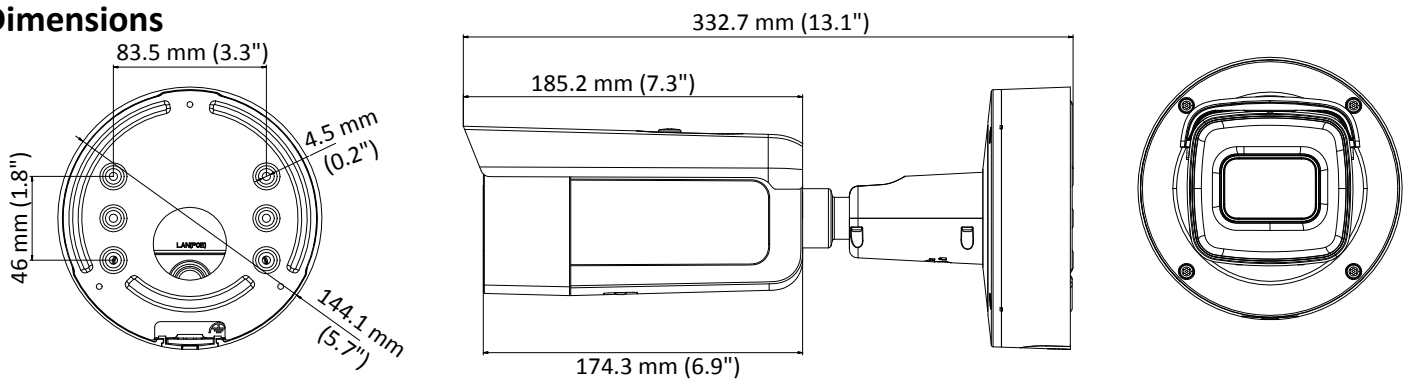

Specifications

Camera	
Image Sensor	1/2.9" Progressive Scan CMOS
Min. Illumination	Color: 0.01 Lux @ (F1.2, AGC ON), 0.018 Lux @ (F1.6, AGC ON), 0 Lux with IR
Shutter Speed	1/3 s to 1/100,000 s
Slow Shutter	Yes
Day & Night	IR Cut Filter
Digital Noise Reduction	3D DNR
WDR	120dB
3-Axis Adjustment	Pan: 0° to 355°, tilt: 0° to 90°, rotate: 0° to 355°
Lens	
Focal Length	2.8 to 12 mm
Lens Type	Motorized
Aperture	F1.6
Focus	Auto
FOV	Horizontal field of view: 88° to 27° Vertical field of view: 56° to 18° Diagonal field of view: 110° to 33°
Lens Mount	Φ14
IR	
IR Range	Up to 50 m
Wavelength	850nm
Compression Standard	
Video Compression	Main stream: H.265/H.264 Sub-stream: H.265/H.264/MJPEG Third stream: H.265/H.264
H.264 Type	Main Profile/High Profile
H.264+	Main stream supports
H.265 Type	Main Profile
H.265+	Main stream supports
Video Bit Rate	32 Kbps to 16 Mbps
Audio Compression	G722.1/G.711/G726/MP2L2/PCM/MP3
Audio Bit Rate	64Kbps(G.711)/16Kbps(G.722.1)/16Kbps(G.726)/32-192Kbps(MP2L2)/8Kbps-320Kbps(MP3)
Smart Feature-set	
Smart Event	Line crossing detection, intrusion detection, face detection
Basic Event	Motion detection, video tampering alarm, exception (network disconnected, IP address conflict, illegal login, HDD full, HDD error)
Linkage Method	Trigger recording: memory card, network storage, pre-record and post-record Trigger captured pictures uploading: FTP, HTTP, NAS, Email Trigger notification: HTTP, ISAPI, alarm output, Email
Region of Interest	Support 1 fixed region for main stream and sub-stream
Image	
Max. Resolution	3072 × 2048
Main Stream	50Hz: 20 fps (3072 × 2048, 3072 × 1728, 2944 × 1656), 25 fps (2560 × 1440, 1920 × 1080, 1280 × 720) 60Hz: 20 fps (3072 × 2048, 3072 × 1728, 2944 × 1656), 30fps (2560 × 1440, 1920 × 1080, 1280 × 720)

Material	Metal
Dimensions	Φ144.1 × 332.7 mm (Φ5.7" × 13.1")
Weight	Camera: 1893 g (4.2 lb.)

Available Model:

DS-2CD2663G0-IZS (2.8 to 12 mm)

Dimensions

Accessories

DS-1475ZJ-SUS

Vertical Pole Mount

DS-1476ZJ-SUS