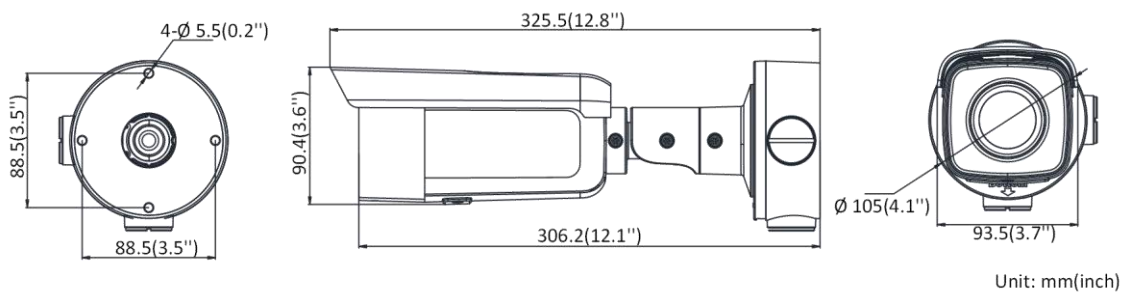

▪ Typical Application

Hikvision products are classified into three levels according to their anti-corrosion performance. Refer to the following description to choose for your using environment.

This model has NO SPECIFIC PROTECTION.

Level	Description
Top-level protection	Hikvision products at this level are equipped for use in areas where professional anti-corrosion protection is a must. Typical application scenarios include coastlines, docks, chemical plants, and more.
Moderate protection	Hikvision products at this level are equipped for use in areas with moderate anti-corrosion demands. Typical application scenarios include coastal areas about 2 kilometers (1.24 miles) away from coastlines, as well as areas affected by acid rain.
No specific protection	Hikvision products at this level are equipped for use in areas where no specific anti-corrosion protection is needed.

Dimensions

Accessory