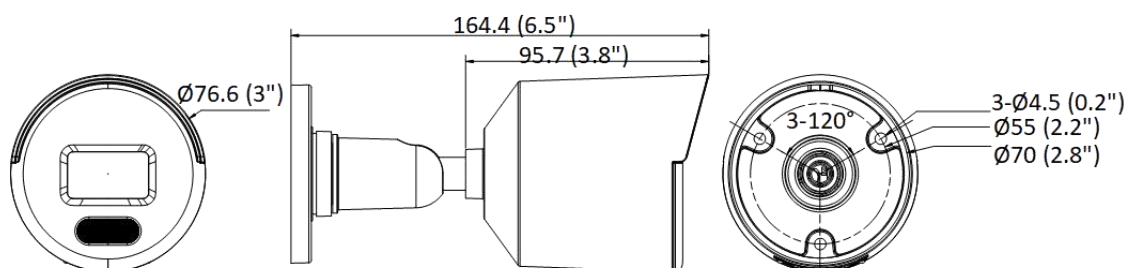

▪ Available Model

DS-2CD1047G2-LUF (2.8/4 mm)

DS-2CD1047G2-L (2.8/4 mm)

▪ Dimension

Unit: mm (inch)

- Accessory
- Optional

**DS-1280ZJ-XS
Junction Box**

Headquarters