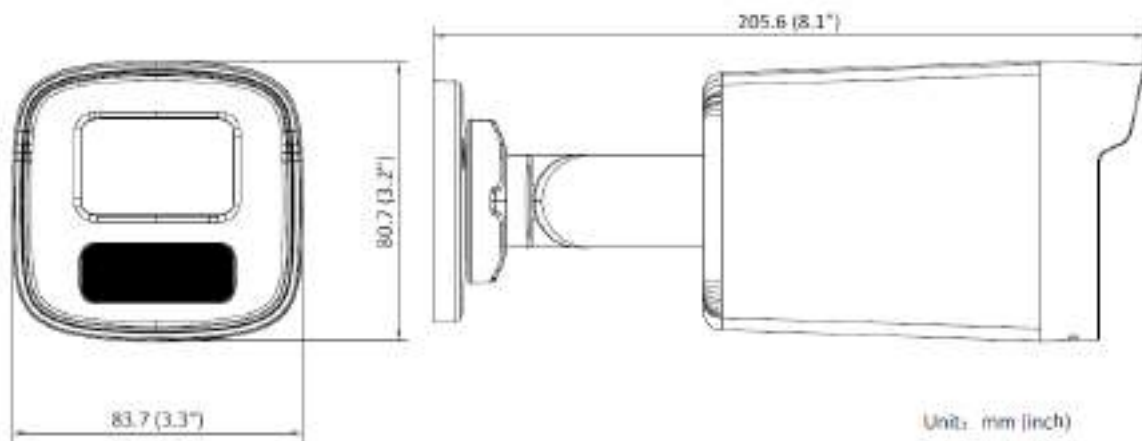

▪ Dimension

▪ Accessory

▪ Optional

DS-1280ZJ-XS

Junction Box